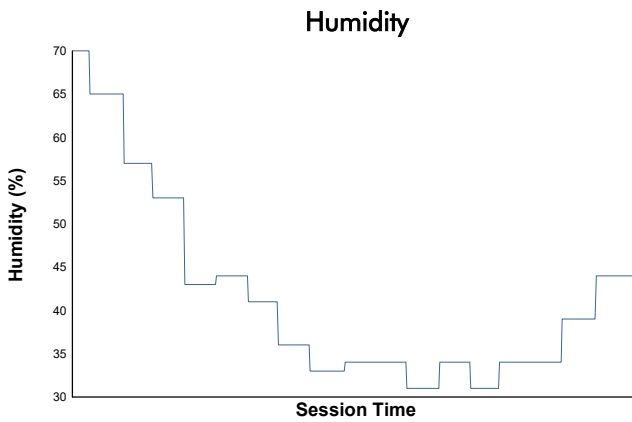

## SPIELBERG CLUB CHALLENGE Overall Weather Report

Track Status: **DRY**