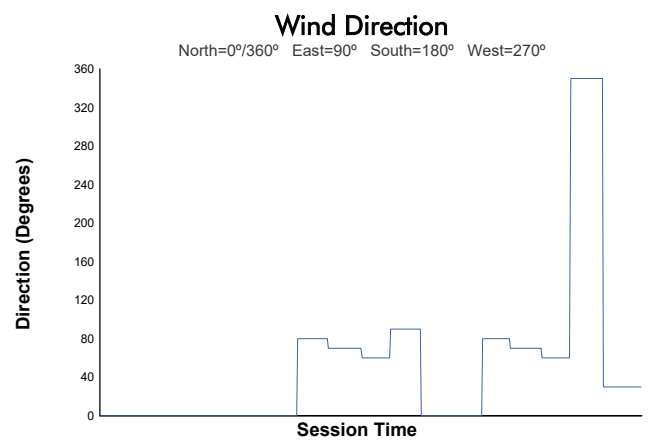

## SPIELBERG CLUB CHALLENGE Overall Weather Report

Track Status: **DRY**