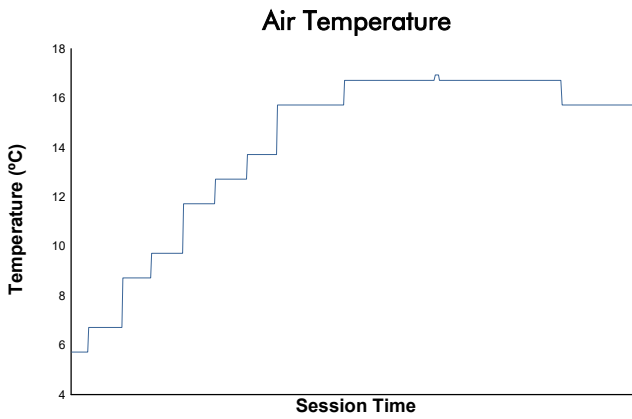

## SPIELBERG CLUB CHALLENGE Overall Weather Report

Track Status: **DRY**