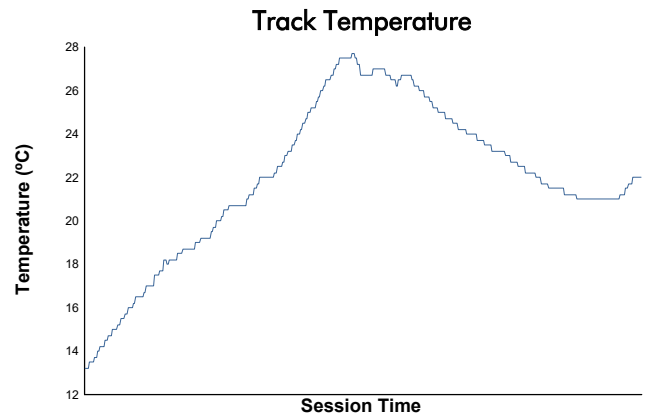

## SPIELBERG CLUB CHALLENGE Overall Weather Report

Track Status: **DRY**