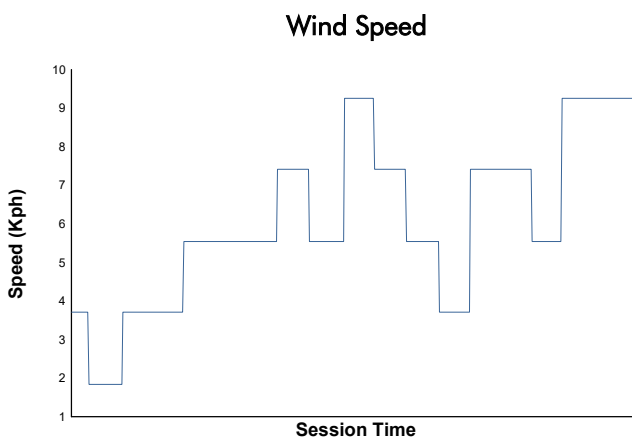

## SPIELBERG CLUB CHALLENGE Overall Weather Report

Track Status: **DRY**