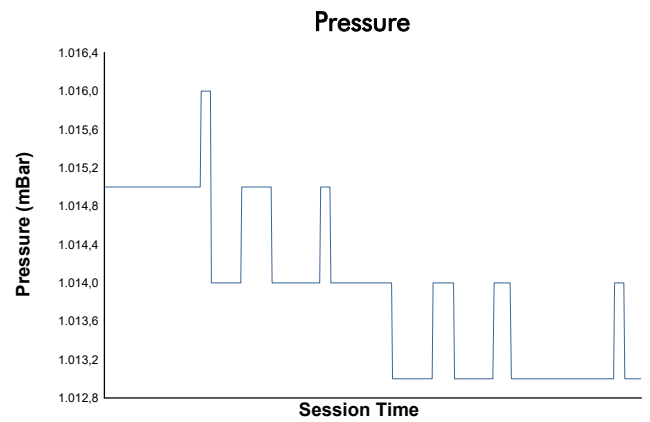

## SPIELBERG CLUB CHALLENGE Overall Weather Report

Track Status: **DRY**