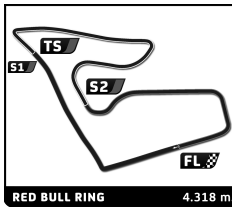

TROFEO PIRELLI SPIELBERG Race 2

Sector Analysis

Table with columns: Lap, Time, Sector 1, Sector 2, Sector 3, T.Sp, Elapsed. Rows include drivers Sergio PAULET, Max MUGELLI, Danilo DEL FAVERO, Herbert GEISS, MATT ROSNER, and Anders BIDSTRUP with their respective lap times and sector data.

TROFEO PIRELLI SPIELBERG Race 2

Sector Analysis

Table with columns: Lap, Time, Sector 1, Sector 2, Sector 3, T.Spd, Elapsed. Includes driver profiles for Michael VERHAGEN, Jacob BIDSTRUP, Nobuhiro IMADA, Fernando MONJE, and Hendrik VIOL.

TROFEO PIRELLI  
SPIELBERG  
Race 2

Sector Analysis

— Invalidated Lap   
 ■ Personal Best   
 ■ Session Best   
 B Crossing the pit lane

Lap	Time	Sector 1	Sector 2	Sector 3	T.Spd	Elapsed	Lap	Time	Sector 1	Sector 2	Sector 3	T.Spd	Elapsed
6	1:30.393	22.280	39.908	28.205	252.9	10:36.930							
7	1:30.625	22.266	40.062	28.297	252.9	12:07.555							
8	1:30.493	22.313	39.792	28.388	246.4	13:38.048							
9	1:30.357	22.486	39.687	28.184	252.9	15:08.405							
10	1:30.495	22.327	39.824	28.344	256.5	16:38.900							
11	1:30.510	22.321	39.908	28.281	252.3	18:09.410							
12	1:30.864	22.418	39.840	28.606	247.0	19:40.274							
13	1:30.628	22.221	39.784	28.623	253.5	21:10.902							
14	1:30.796	22.264	40.031	28.501	252.9	22:41.698							
15	1:30.803	22.270	40.079	28.454	253.5	24:12.501							
16	1:30.902	22.414	40.081	28.407	254.1	25:43.403							
17	1:31.282	22.417	40.189	28.676	255.9	27:14.685							