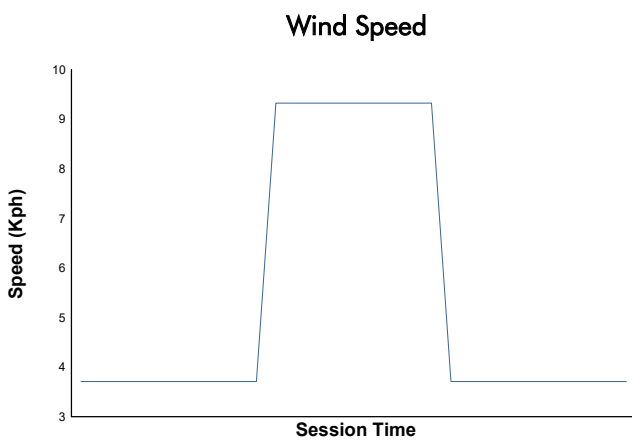

SPIELBERG TROFEO PIRELLI Qualifying 2 Weather Report

Track Status: **DRY**