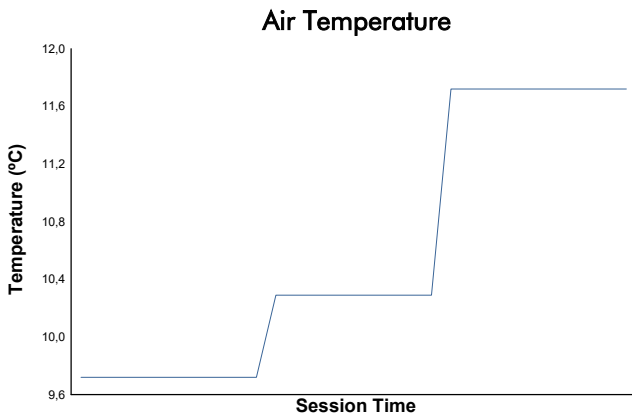

SPIELBERG TROFEO PIRELLI Qualifying 2 Weather Report

Track Status: **DRY**