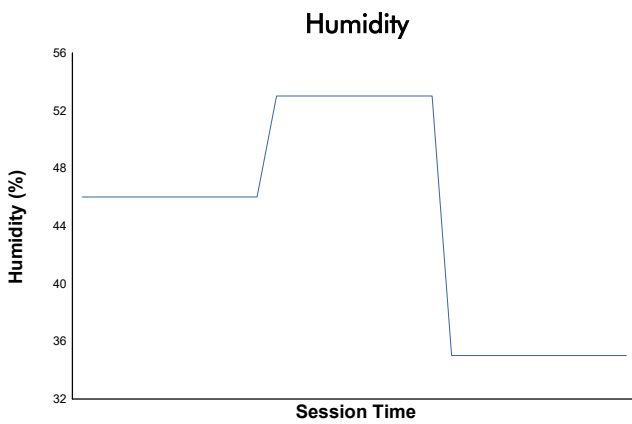

SPIELBERG TROFEO PIRELLI Qualifying 2 Weather Report

Track Status: **DRY**