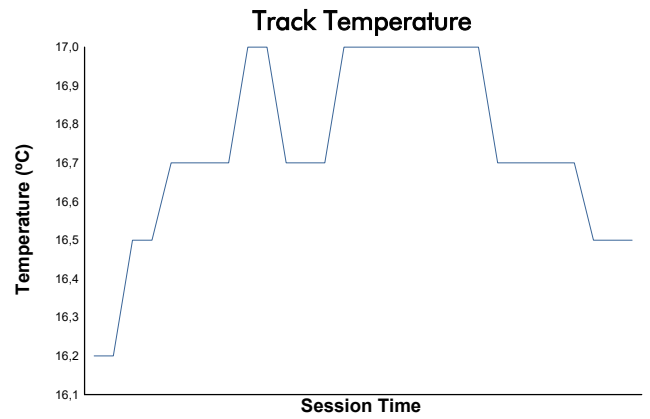

SPIELBERG TROFEO PIRELLI Qualifying 2 Weather Report

Track Status: **DRY**