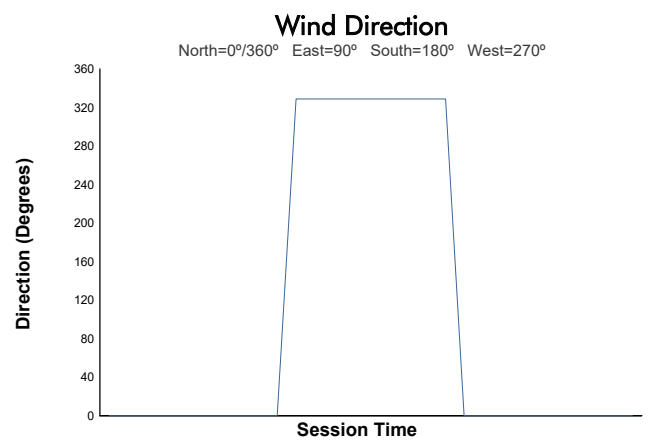

SPIELBERG TROFEO PIRELLI Qualifying 2 Weather Report

Track Status: **DRY**