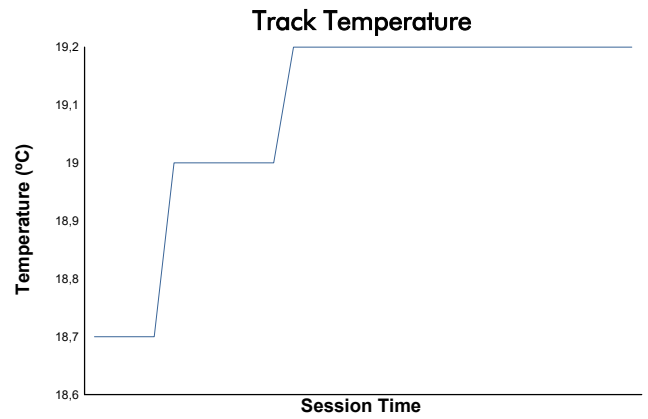

SPIELBERG TROFEO PIRELLI Race 1 Weather Report

Track Status: **DRY**