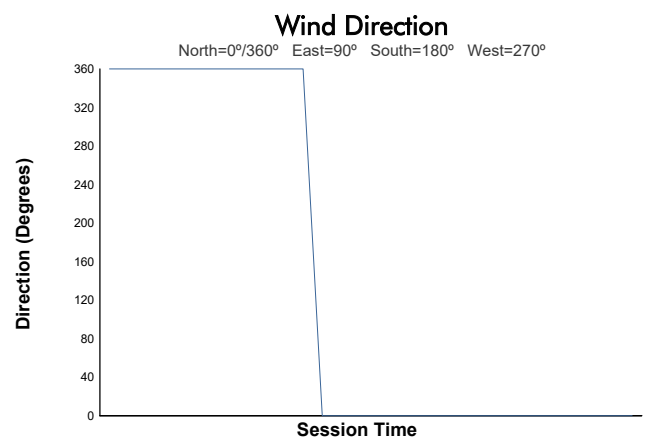

SPIELBERG TROFEO PIRELLI Race 1 Weather Report

Track Status: **DRY**