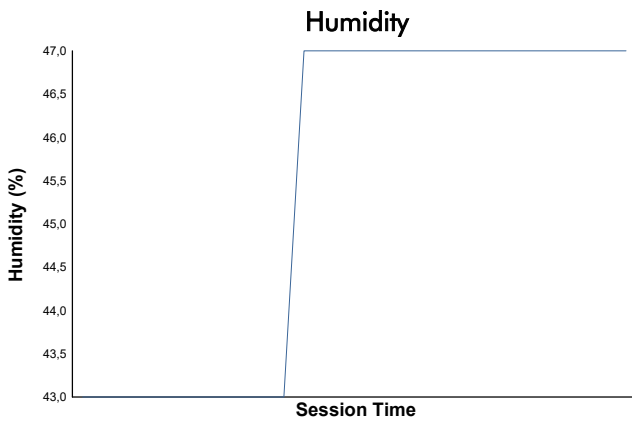

SPIELBERG TROFEO PIRELLI Race 1 Weather Report

Track Status: **DRY**