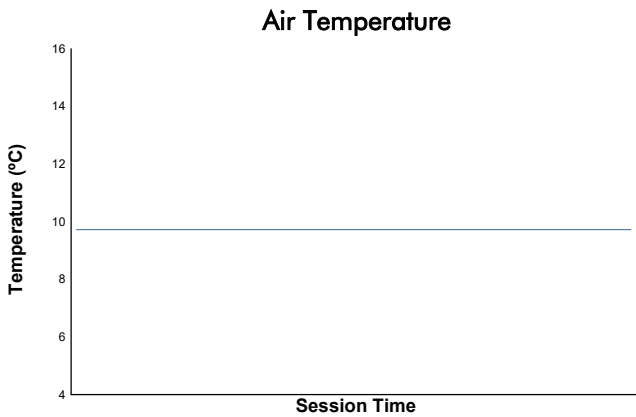

SPIELBERG TROFEO PIRELLI Free Practice Weather Report

Track Status: **DRY**