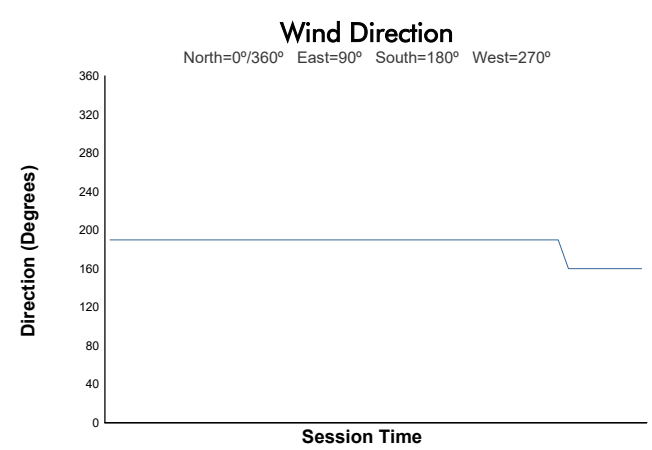

SPIELBERG TROFEO PIRELLI Free Practice Weather Report

Track Status: **DRY**