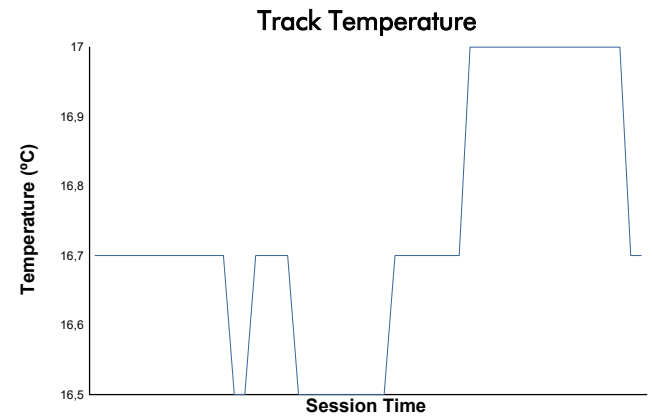

SPIELBERG TROFEO PIRELLI Free Practice Weather Report

Track Status: **DRY**