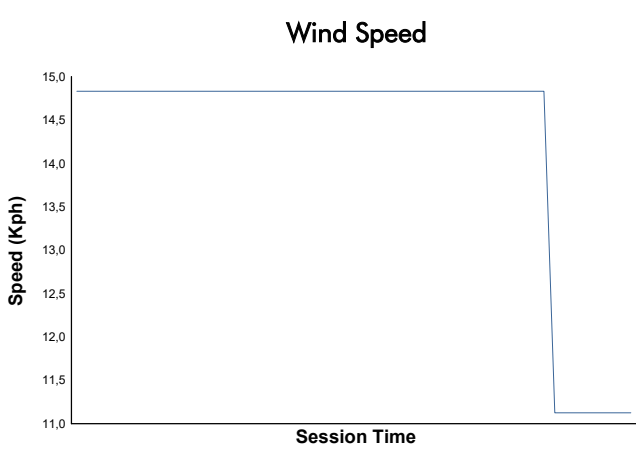

SPIELBERG TROFEO PIRELLI Free Practice Weather Report

Track Status: **DRY**