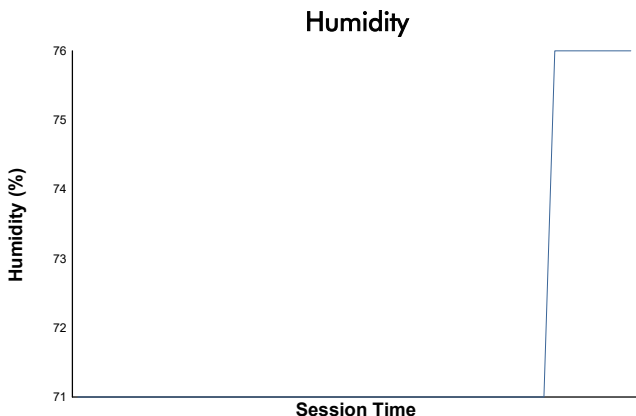

SPIELBERG TROFEO PIRELLI Free Practice Weather Report

Track Status: **DRY**