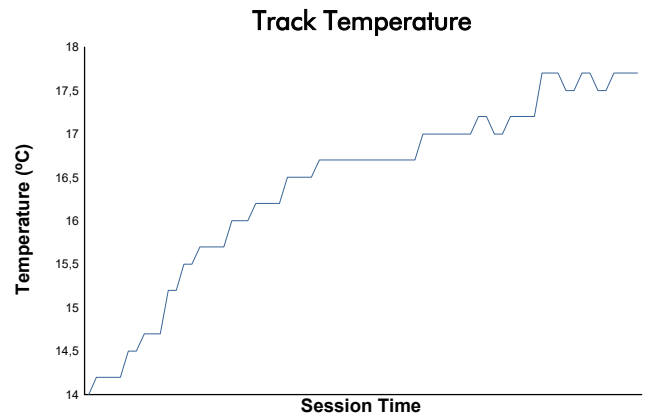

SPIELBERG TROFEO PIRELLI Test Weather Report

Track Status: **DRY**