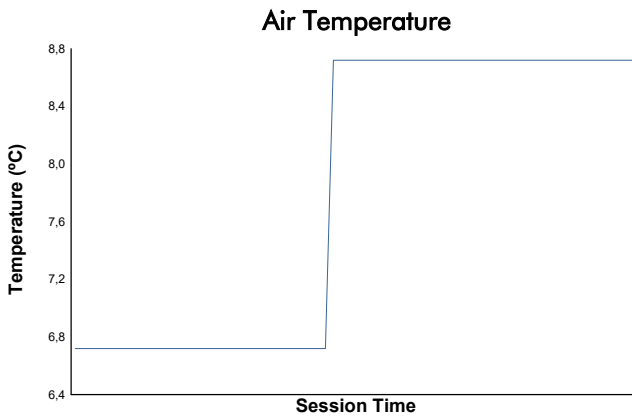

SPIELBERG TROFEO PIRELLI Test Weather Report

Track Status: **DRY**