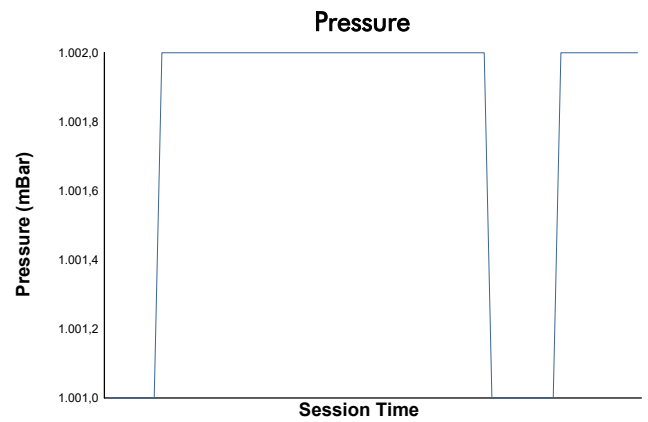

SPIELBERG TROFEO PIRELLI Test Weather Report

Track Status: **DRY**