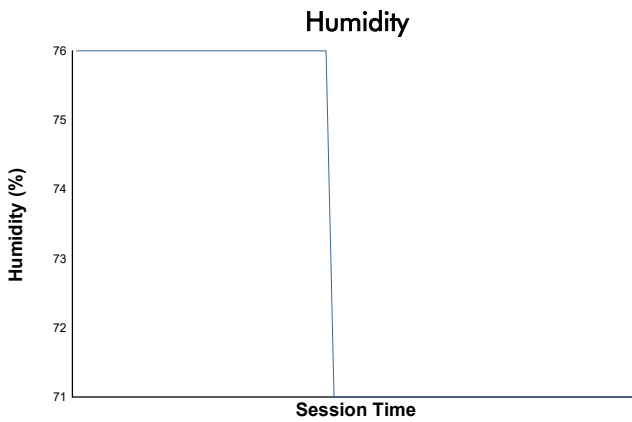

SPIELBERG TROFEO PIRELLI Test Weather Report

Track Status: **DRY**