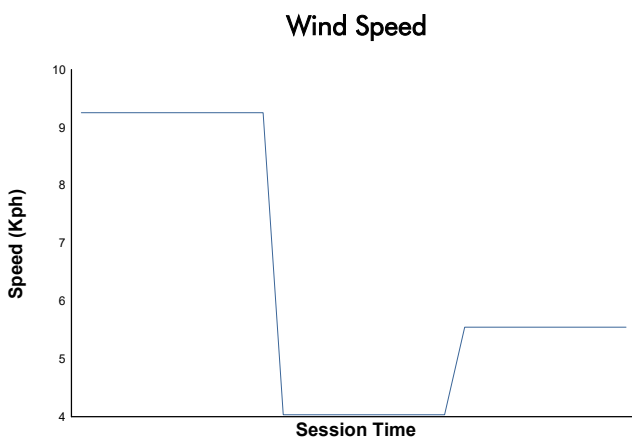

SPIELBERG COPPA SHELL Race 2

Weather Report

Track Status: **DRY**