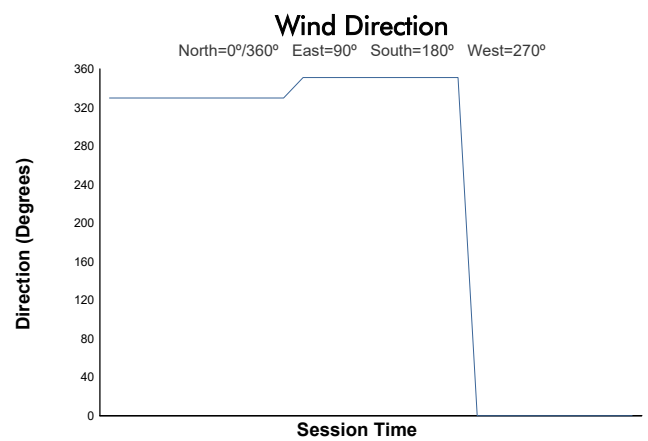

SPIELBERG COPPA SHELL Race 2

Weather Report

Track Status: **DRY**