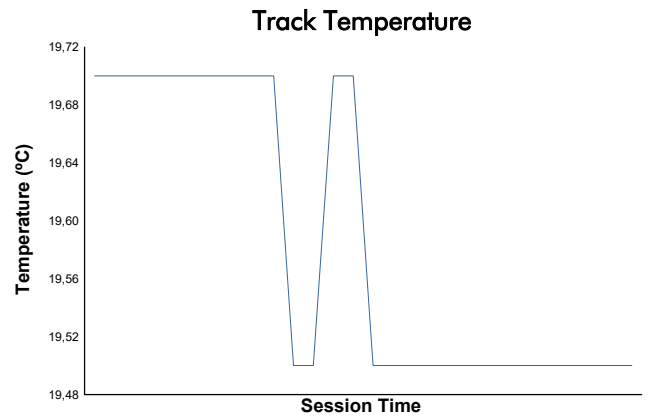

SPIELBERG COPPA SHELL Race 2

Weather Report

Track Status: **DRY**