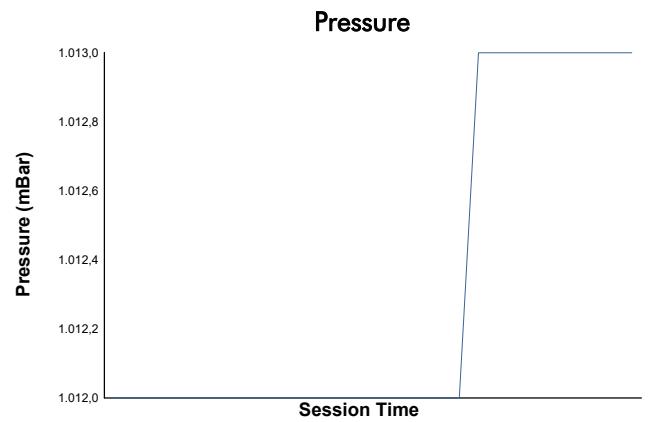

SPIELBERG COPPA SHELL Race 2

Weather Report

Track Status: **DRY**