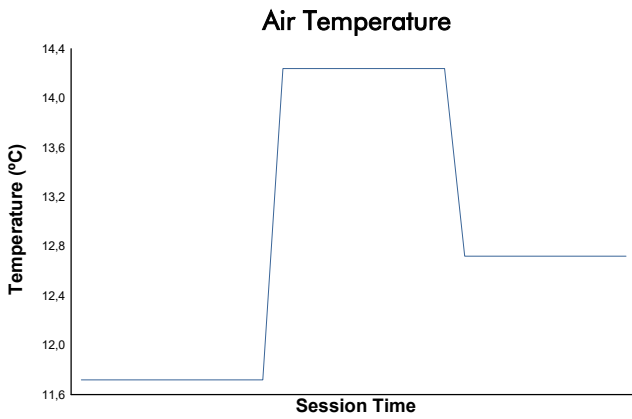

SPIELBERG COPPA SHELL Race 2

Weather Report

Track Status: **DRY**