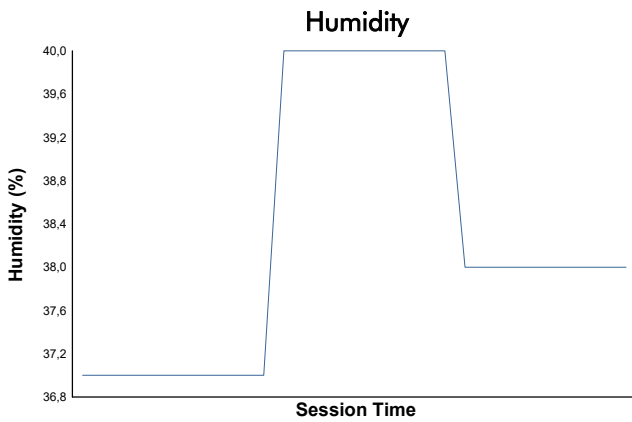

SPIELBERG COPPA SHELL Race 2

Weather Report

Track Status: **DRY**