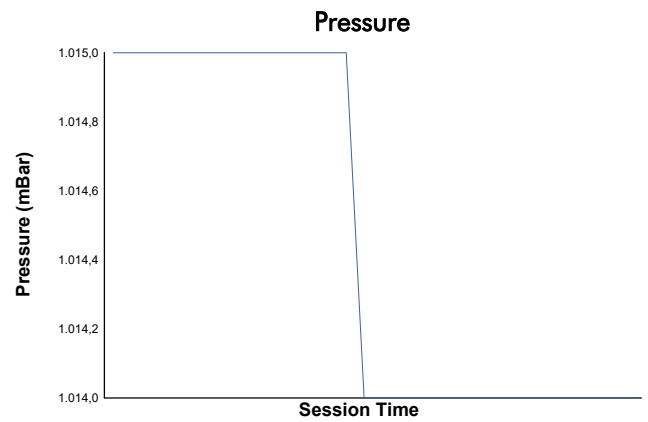

SPIELBERG COPPA SHELL Qualifying 2 Weather Report

Track Status: **DRY**