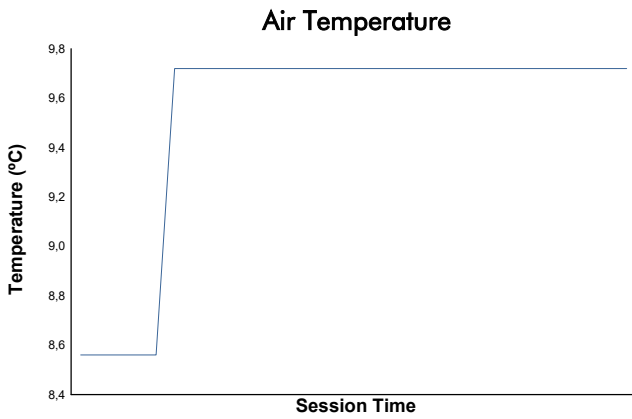

SPIELBERG COPPA SHELL Qualifying 2 Weather Report

Track Status: **DRY**