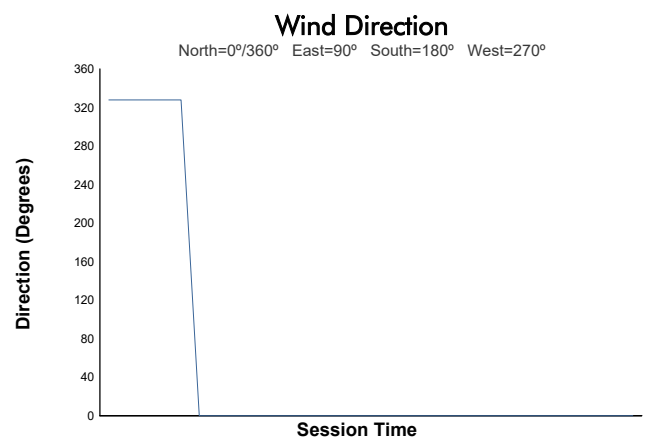

SPIELBERG COPPA SHELL Qualifying 2 Weather Report

Track Status: **DRY**