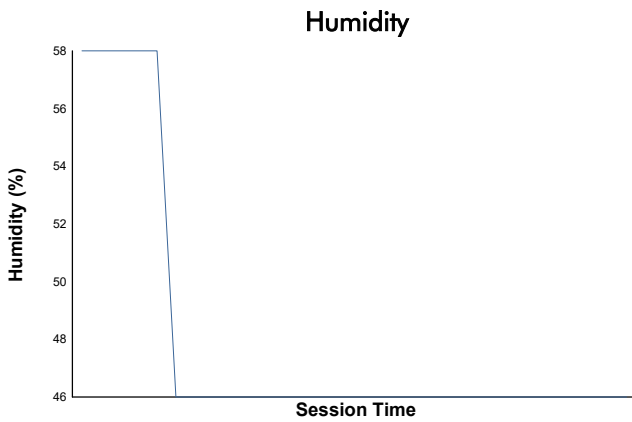

SPIELBERG COPPA SHELL Qualifying 2 Weather Report

Track Status: **DRY**