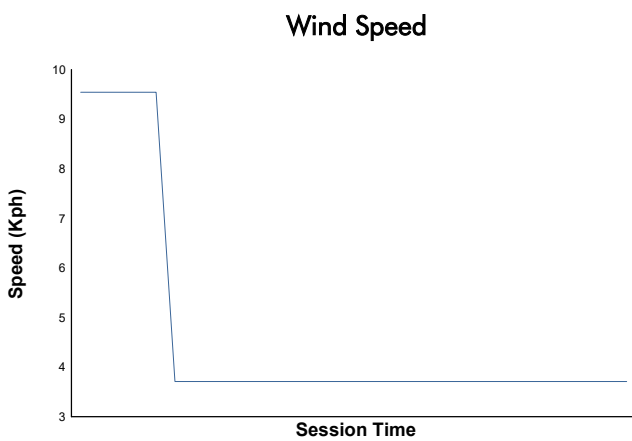

SPIELBERG COPPA SHELL Qualifying 2 Weather Report

Track Status: **DRY**