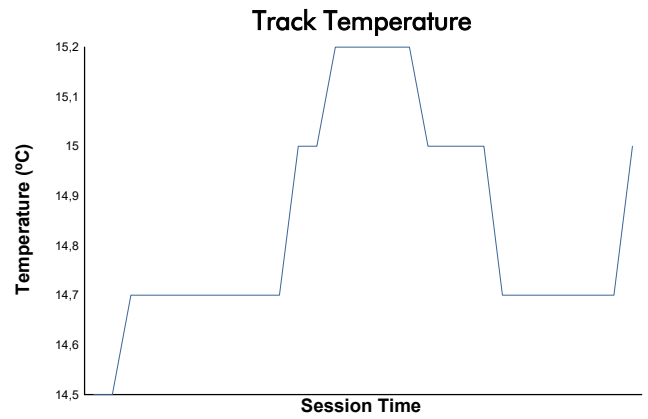

SPIELBERG COPPA SHELL Qualifying 2 Weather Report

Track Status: **DRY**