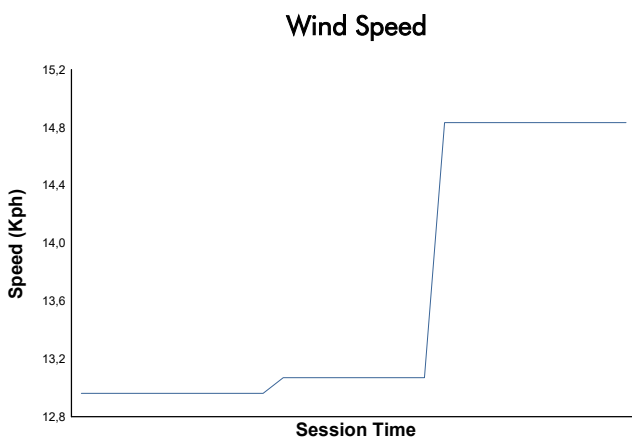

SPIELBERG
COPPA SHELL
Race 1
Weather Report

Track Status: **DRY**