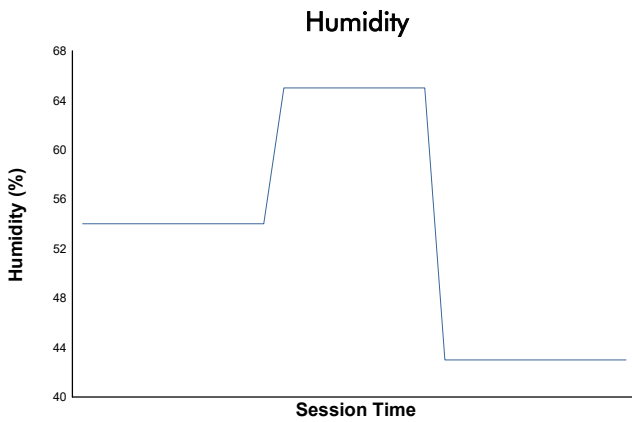

SPIELBERG
COPPA SHELL
Race 1
Weather Report

Track Status: **DRY**