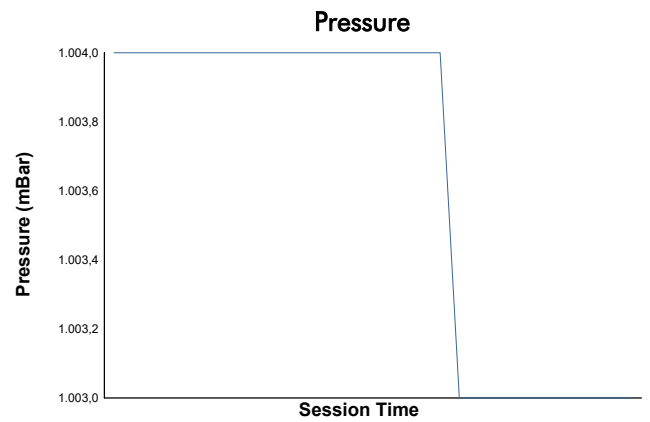

SPIELBERG
COPPA SHELL
Race 1
Weather Report

Track Status: **DRY**