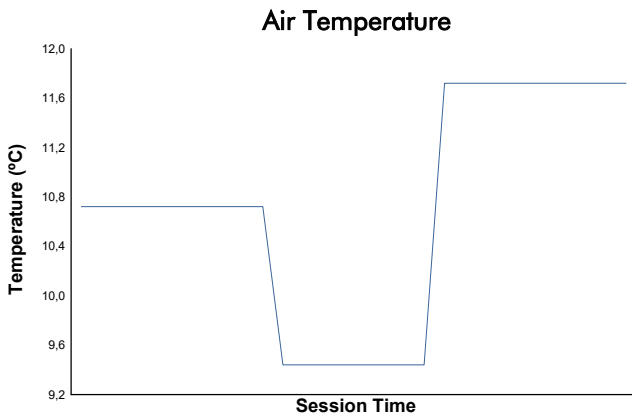

SPIELBERG
COPPA SHELL
Race 1
Weather Report

Track Status: **DRY**