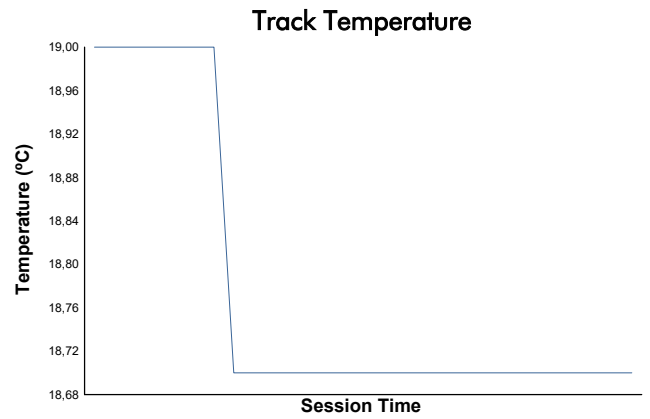

SPIELBERG
COPPA SHELL
Race 1
Weather Report

Track Status: **DRY**