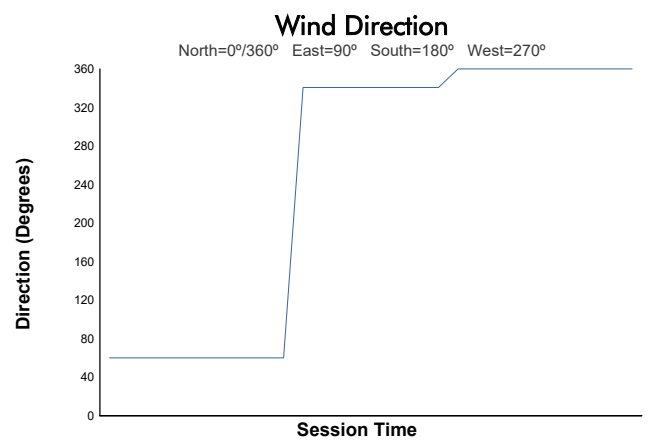

SPIELBERG
COPPA SHELL
Race 1
Weather Report

Track Status: **DRY**