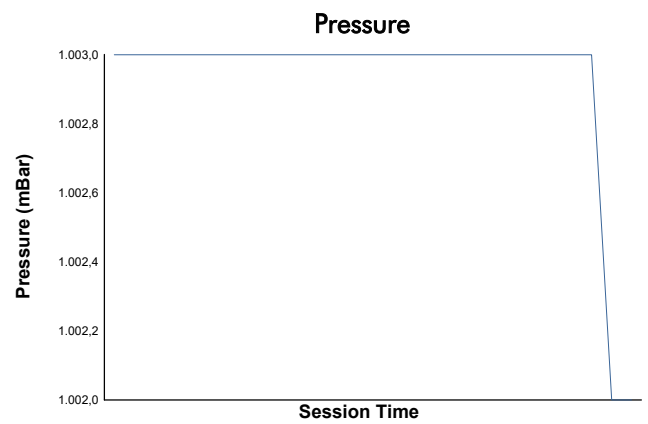

SPIELBERG COPPA SHELL Qualifying 1 Weather Report

Track Status: **WET**