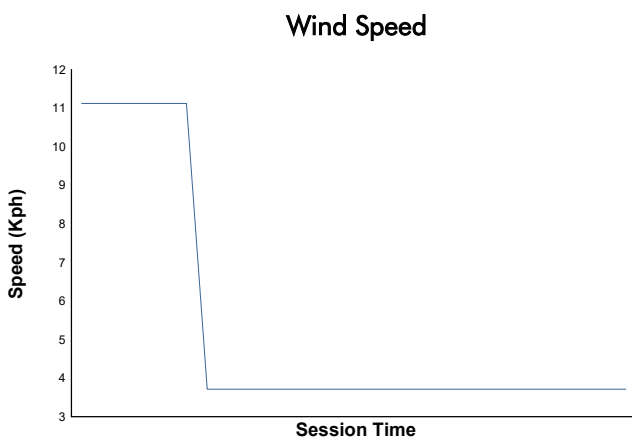

SPIELBERG COPPA SHELL Qualifying 1 Weather Report

Track Status: **WET**