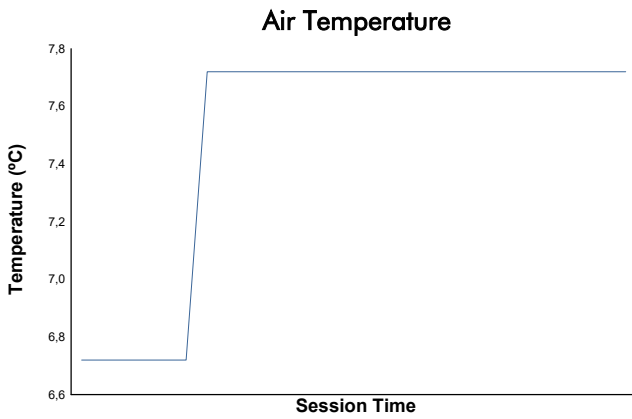

SPIELBERG COPPA SHELL Qualifying 1 Weather Report

Track Status: **WET**