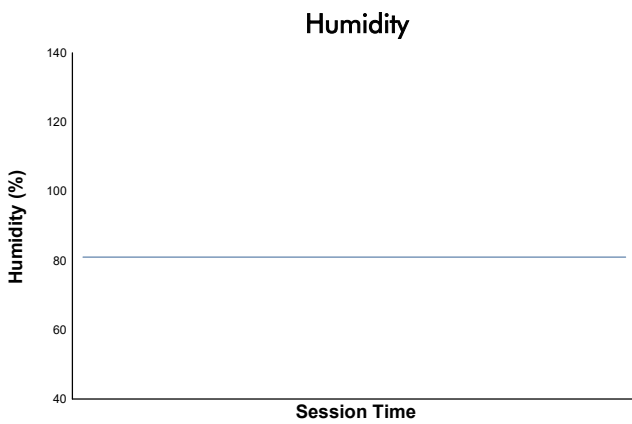

SPIELBERG COPPA SHELL Qualifying 1 Weather Report

Track Status: **WET**