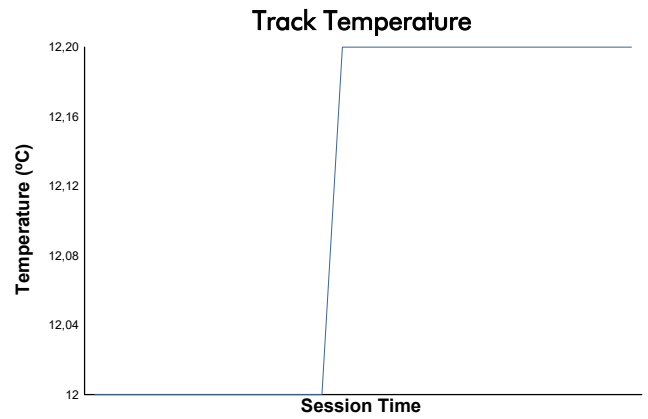

SPIELBERG COPPA SHELL Qualifying 1 Weather Report

Track Status: **WET**