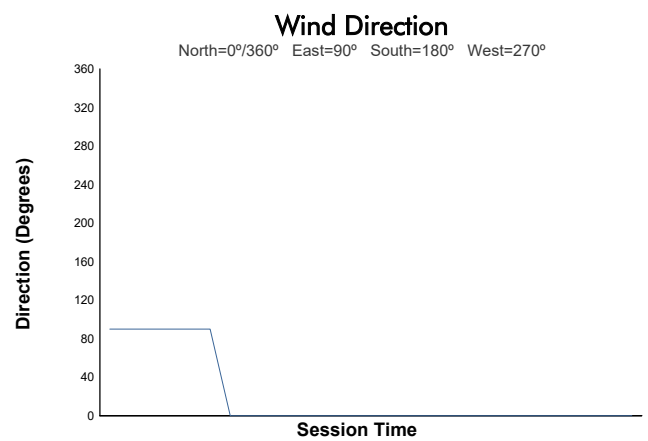

SPIELBERG COPPA SHELL Qualifying 1 Weather Report

Track Status: **WET**