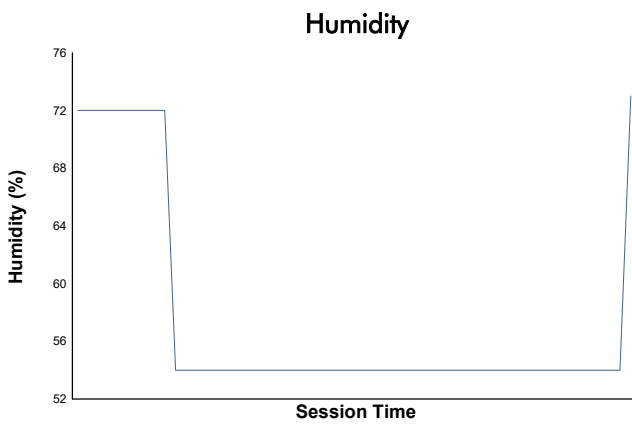

SPIELBERG COPPA SHELL Free Practice Weather Report

Track Status: **WET**