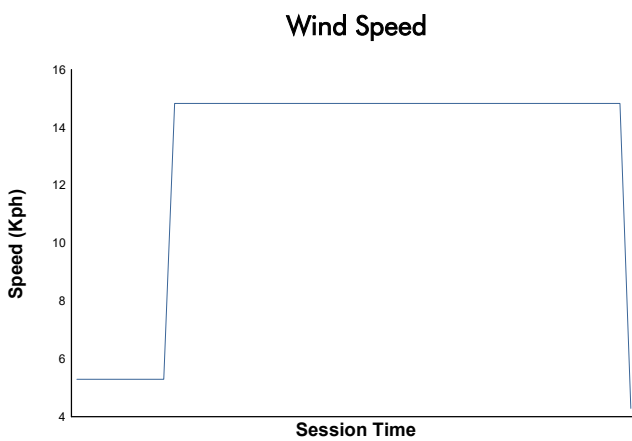

SPIELBERG COPPA SHELL Free Practice Weather Report

Track Status: **WET**