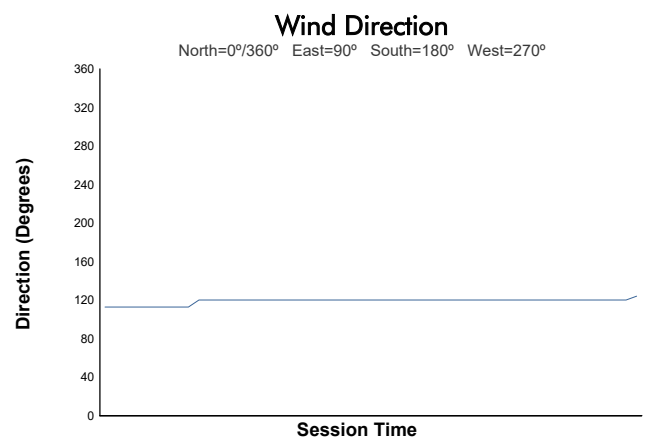

SPIELBERG COPPA SHELL Free Practice Weather Report

Track Status: **WET**