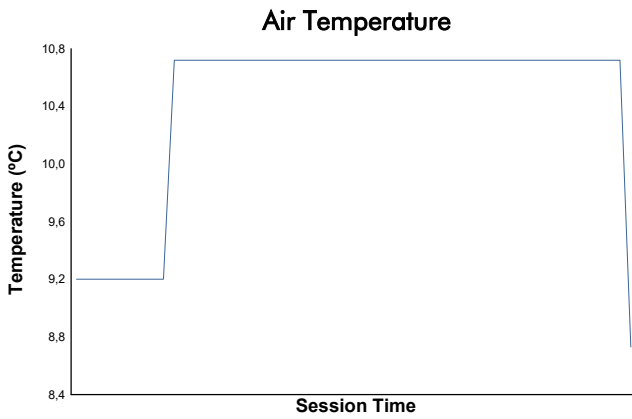

SPIELBERG COPPA SHELL Free Practice Weather Report

Track Status: **WET**