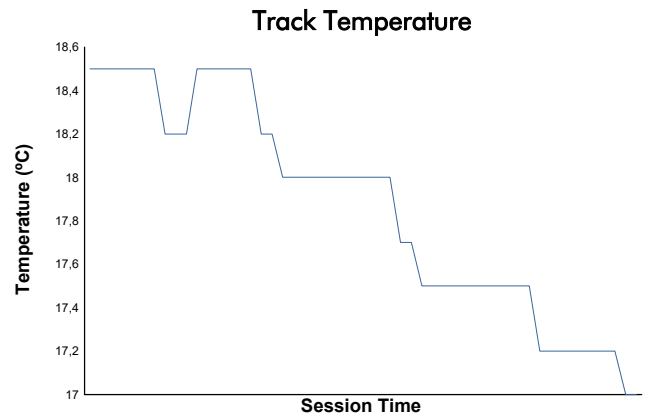

SPIELBERG COPPA SHELL Free Practice Weather Report

Track Status: **WET**