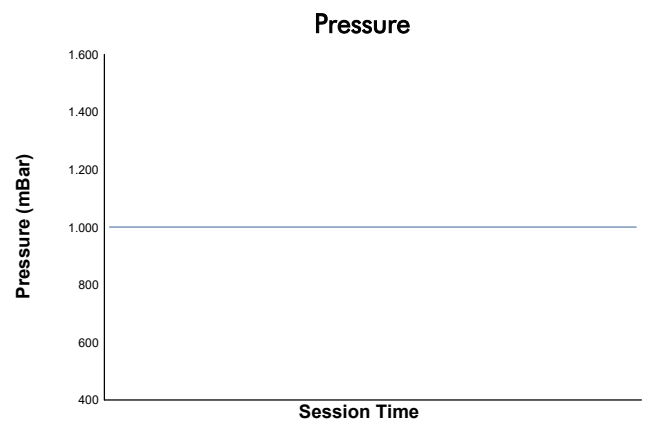

SPIELBERG COPPA SHELL Free Practice Weather Report

Track Status: **WET**