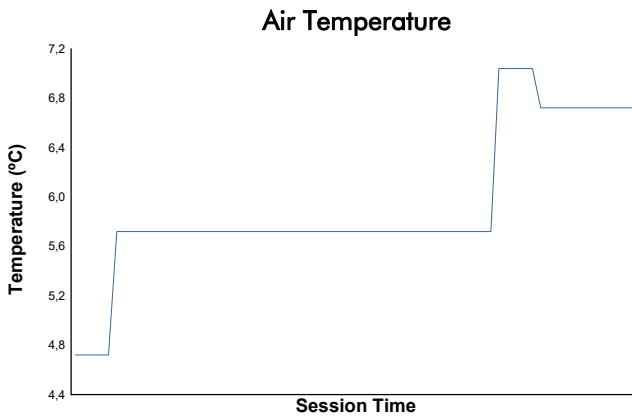

SPIELBERG COPPA SHELL Test Weather Report

Track Status: **WET**