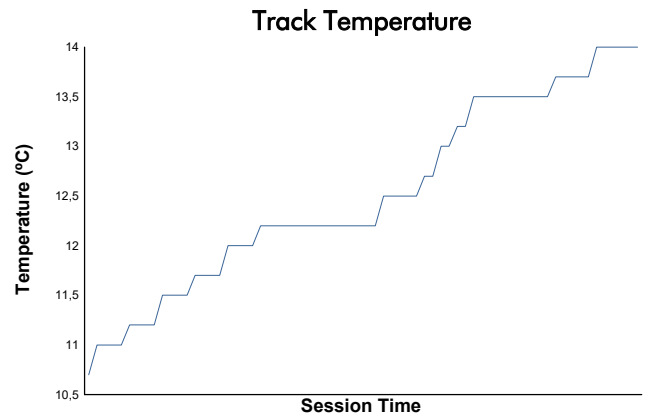

SPIELBERG COPPA SHELL Test Weather Report

Track Status: **WET**