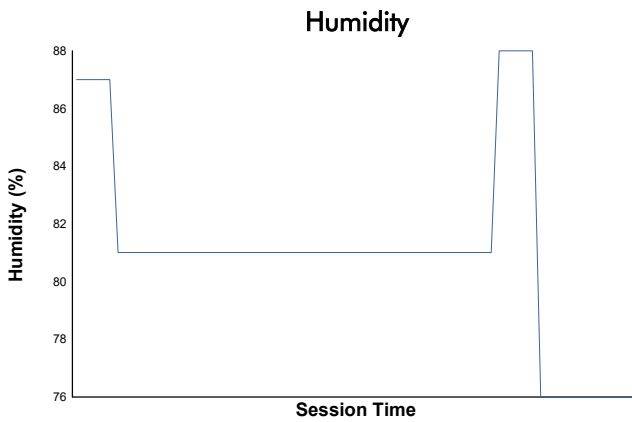

SPIELBERG COPPA SHELL Test Weather Report

Track Status: **WET**