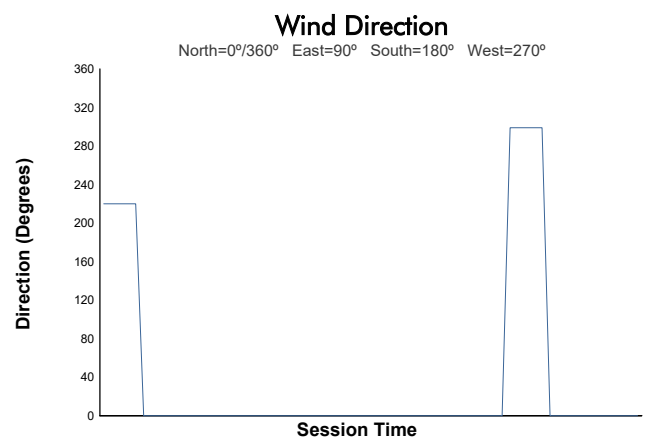

SPIELBERG COPPA SHELL Test Weather Report

Track Status: **WET**