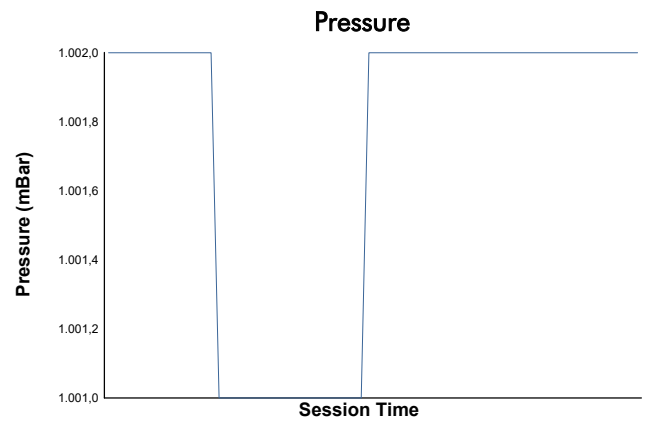

SPIELBERG COPPA SHELL Test Weather Report

Track Status: **WET**