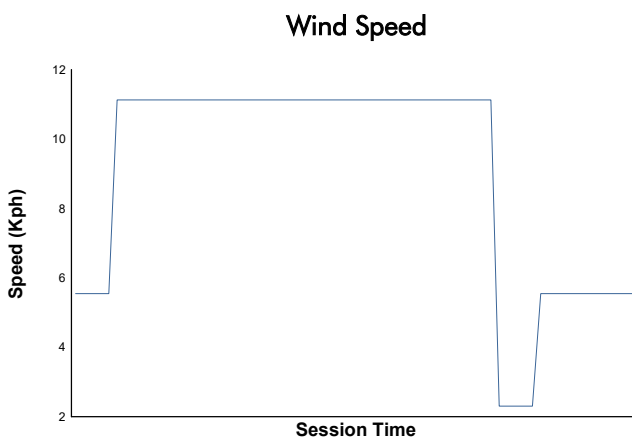

SPIELBERG COPPA SHELL Test Weather Report

Track Status: **WET**