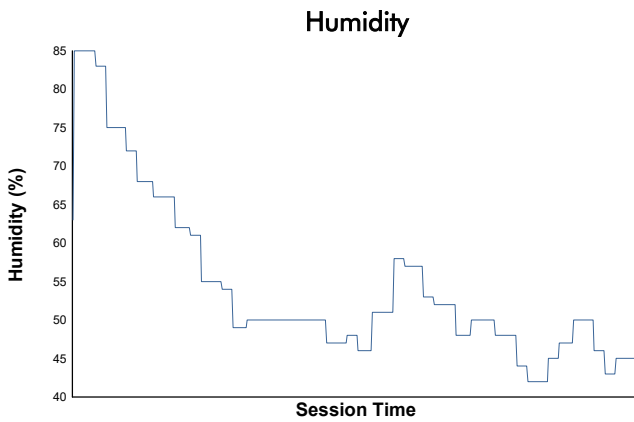

PASSIONE FERRARI CLUB CHALLENGE

LE CASTELLET CLUB CHALLENGE Overall

Weather Report

Track Status: **DRY**