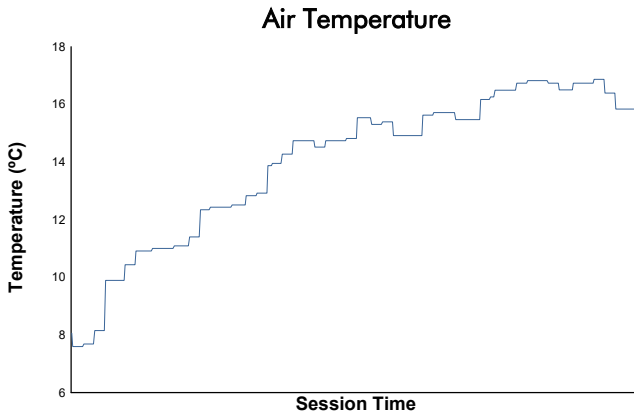

PASSIONE FERRARI CLUB CHALLENGE

LE CASTELLET CLUB CHALLENGE Overall

Weather Report

Track Status: **DRY**