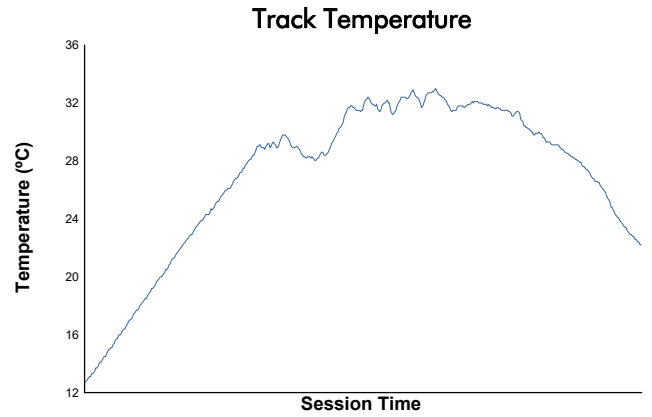

PASSIONE FERRARI CLUB CHALLENGE

LE CASTELLET CLUB CHALLENGE Overall

Weather Report

Track Status: **DRY**