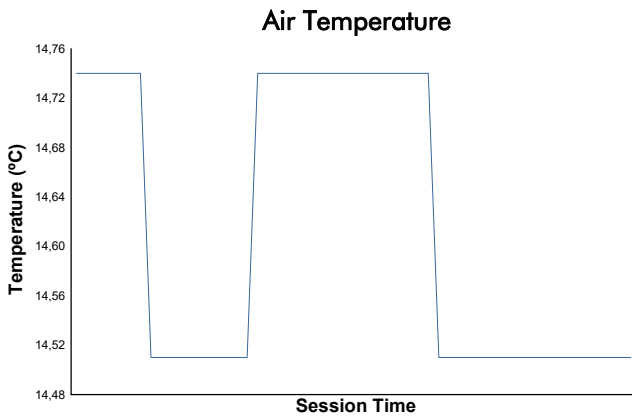

LE CASTELLET COPPA SHELL Free Practice Weather Report

Track Status: **DRY**