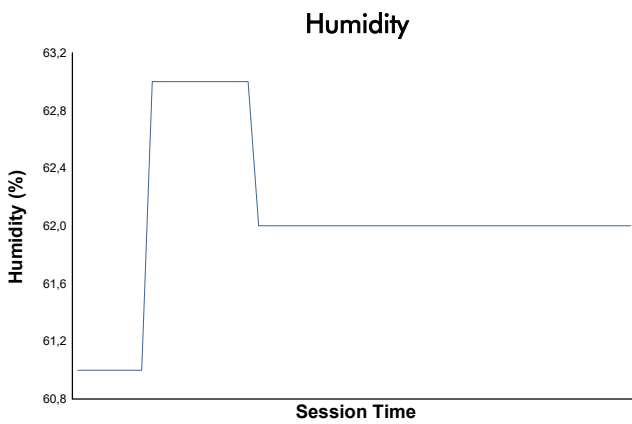

LE CASTELLET COPPA SHELL Free Practice Weather Report

Track Status: **DRY**