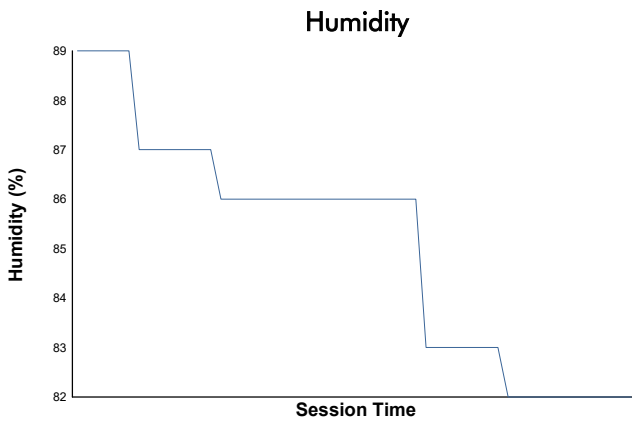

LE CASTELLET COPPA SHELL Test

Weather Report

Track Status: **DRY**