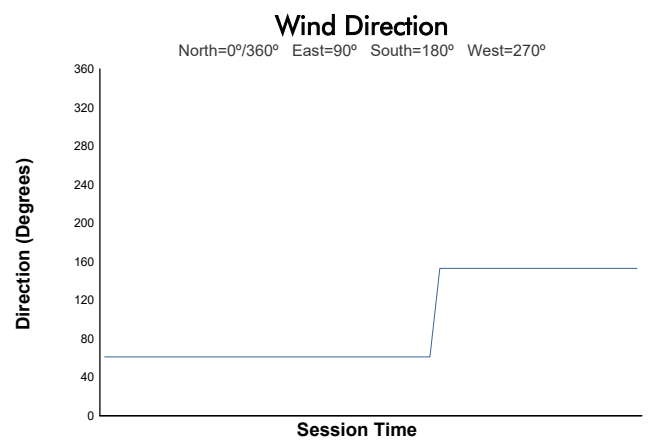

LE CASTELLET COPPA SHELL Test

Weather Report

Track Status: **DRY**