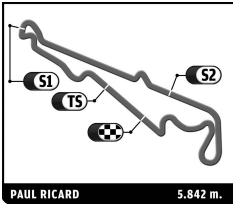

FERRARI
CHALLENGE

RICHARD MILLE

COPPA SHELL
LE CASTELLET
Test

Fastest Lap Sequence

Elapsed	No	Driver	Team	Car	Class	Time	Kph	Lap
4:39.089	175	Sven SCHÖMER	Penske Sportwagen Hamburg		S	2:09.424	162.5	2
6:47.239	175	Sven SCHÖMER	Penske Sportwagen Hamburg		S	2:08.150	164.1	3
8:32.721	132	Tibor VALINT	Rossocorsa		S	2:07.643	164.8	3
9:38.186	177	Fons SCHELTEMA	Kessel Racing		S	2:06.931	165.7	4
12:49.766	132	Tibor VALINT	Rossocorsa		S	2:06.819	165.8	5
28:43.501	132	Tibor VALINT	Rossocorsa		S	2:06.061	166.8	8
31:52.234	138	Lukas AZZATO	Kessel Racing		S-AM	2:05.774	167.2	8
43:48.634	177	Fons SCHELTEMA	Kessel Racing		S	2:04.919	168.4	14
45:53.116	177	Fons SCHELTEMA	Kessel Racing		S	2:04.482	168.9	15
52:26.557	180	Alois MEIR	Gohm Motorsport - Engstler		S-AM	2:04.171	169.4	17