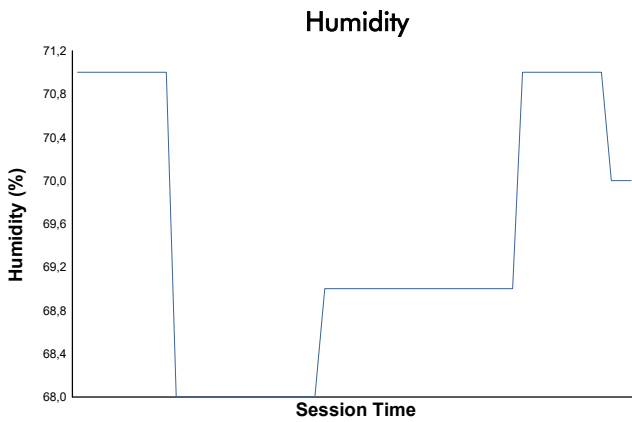

LE CASTELLET TROFEO PIRELLI Test Weather Report

Track Status: **DRY**