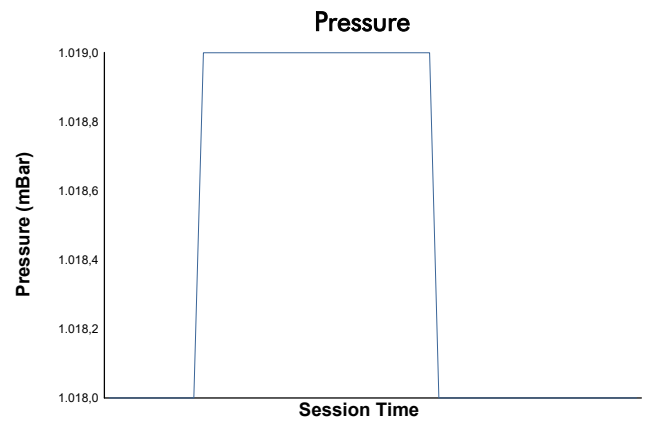

LE CASTELLET TROFEO PIRELLI Test Weather Report

Track Status: **DRY**