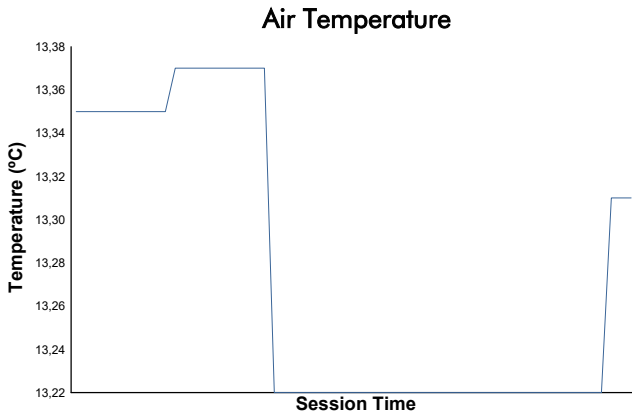

LE CASTELLET TROFEO PIRELLI Test Weather Report

Track Status: **DRY**