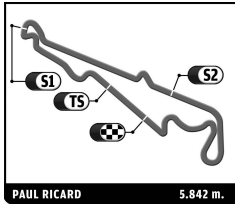

FERRARI
CHALLENGE

RICHARD MILLE

TROFEO PIRELLI
LE CASTELLET
Test

Fastest Lap Sequence

Elapsed	No	Driver	Team	Car	Class	Time	Kph	Lap
4:46.119	29	Anders BIDSTRUP	Formula Racing		P-AM	2:13.731	157.3	2
4:52.049	33	Michael VERHAGEN	Ferrari Warszawa		P-AM	2:11.751	159.6	2
6:44.417	40	Jacob BIDSTRUP	Formula Racing		P-AM	2:07.128	165.4	3
6:49.426	44	Nobuhiro IMADA	Formula Racing		P-AM	2:06.272	166.6	3
9:40.172	11	Herbert GEISS	Maranello Motors - Pro Racing		P-AM	2:06.055	166.8	3
11:00.973	44	Nobuhiro IMADA	Formula Racing		P-AM	2:05.136	168.1	5
14:01.254	11	Herbert GEISS	Maranello Motors - Pro Racing		P-AM	2:04.952	168.3	5
14:49.064	3	Max MUGELLI	CDP - Eureka Competition		P	2:04.356	169.1	5
16:24.666	1	Sergio PAULET	Ineco - Reparto Corse RAM		P	2:03.769	169.9	5
20:31.919	1	Sergio PAULET	Ineco - Reparto Corse RAM		P	2:03.302	170.6	7
20:47.190	77	Gilles RENMANS	Francorchamps Motors Brussels		P	2:03.101	170.8	4
24:38.295	1	Sergio PAULET	Ineco - Reparto Corse RAM		P	2:02.893	171.1	9
41:44.070	1	Sergio PAULET	Ineco - Reparto Corse RAM		P	2:02.357	171.9	14
45:48.471	1	Sergio PAULET	Ineco - Reparto Corse RAM		P	2:02.266	172.0	16
46:29.165	77	Gilles RENMANS	Francorchamps Motors Brussels		P	2:01.874	172.6	13