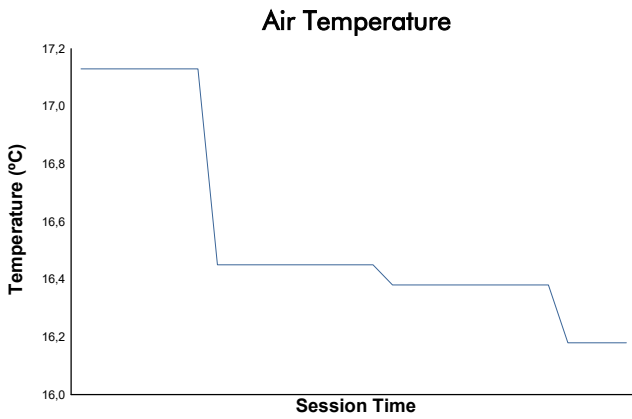

MUGELLO FERRARI CHALLENGE NA Race 2

Weather Report

Track Status: **DRY**