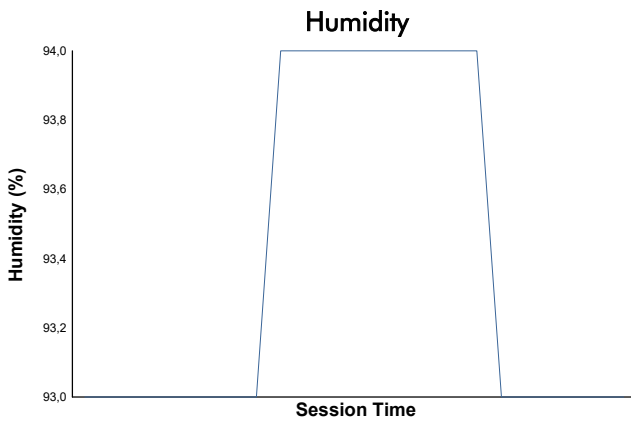

MUGELLO COPPA SHELL AM Race 1

Weather Report

Track Status: **WET**