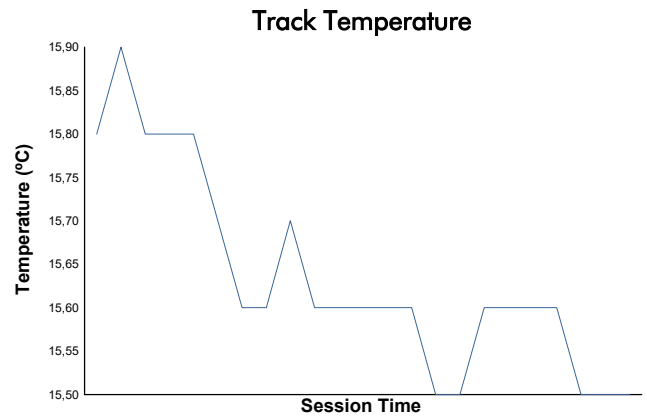

MUGELLO COPPA SHELL AM Race 1

Weather Report

Track Status: **WET**