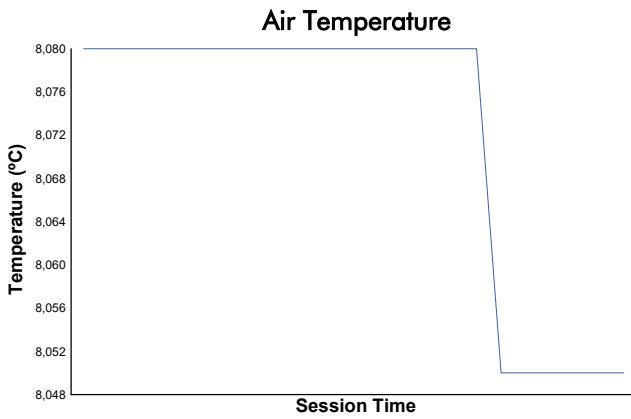

MUGELLO COPPA SHELL AM Race 1

Weather Report

Track Status: **WET**