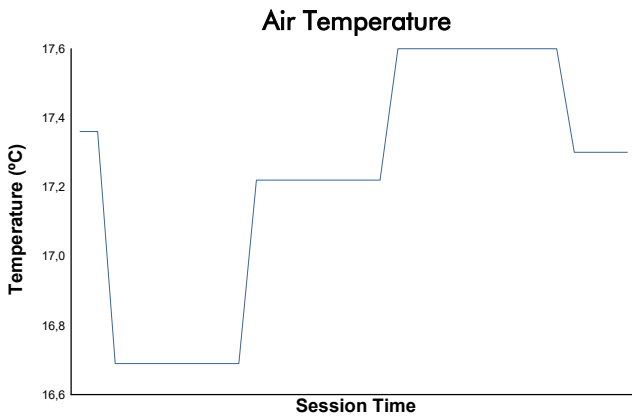

MUGELLO COPPA SHELL Race 1

Weather Report

Track Status: **DRY**