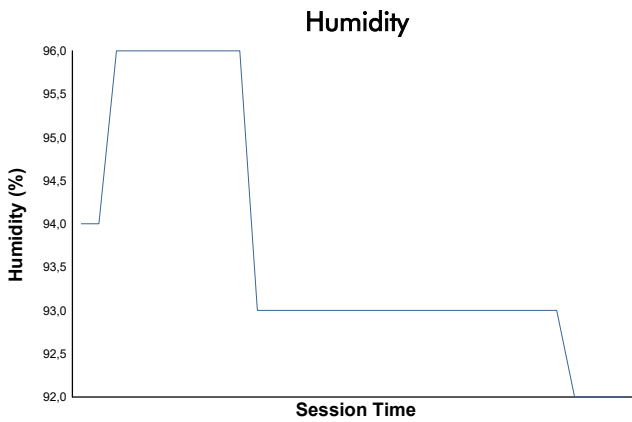

MUGELLO COPPA SHELL Race 1

Weather Report

Track Status: **DRY**