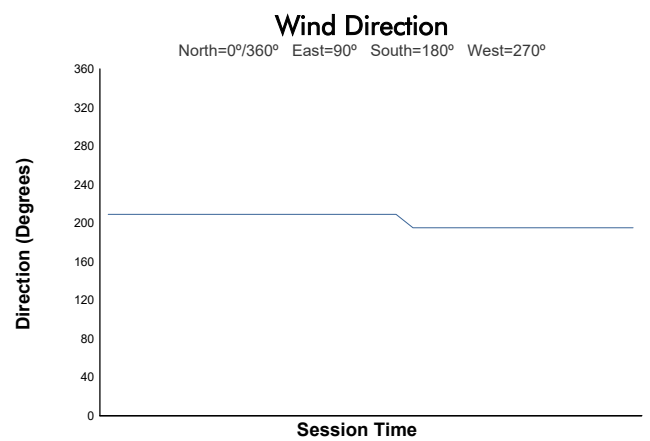

MUGELLO COPPA SHELL Race 1

Weather Report

Track Status: **DRY**