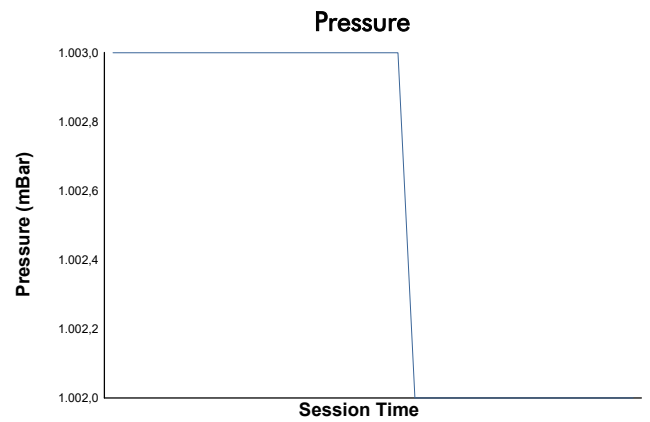

MUGELLO COPPA SHELL Race 1

Weather Report

Track Status: **DRY**