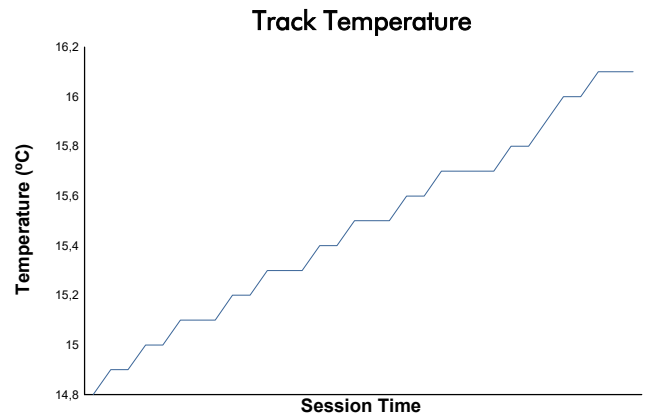

MUGELLO COPPA SHELL Race 1

Weather Report

Track Status: **DRY**