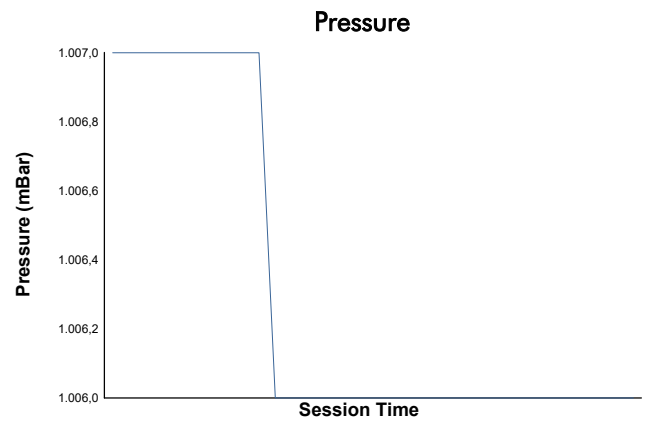

MUGELLO COPPA SHELL Qualifying Weather Report

Track Status: **WET**