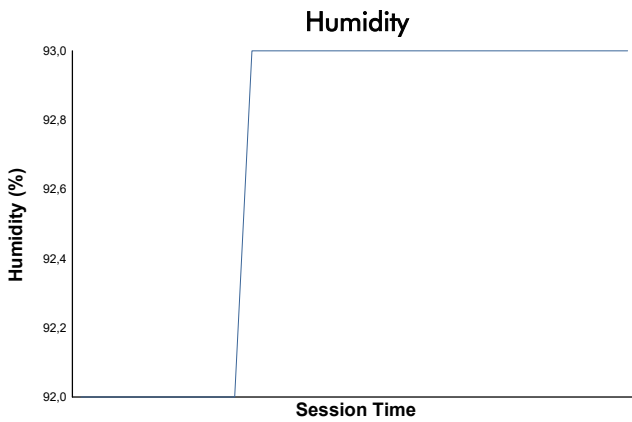

MUGELLO COPPA SHELL Qualifying Weather Report

Track Status: **WET**