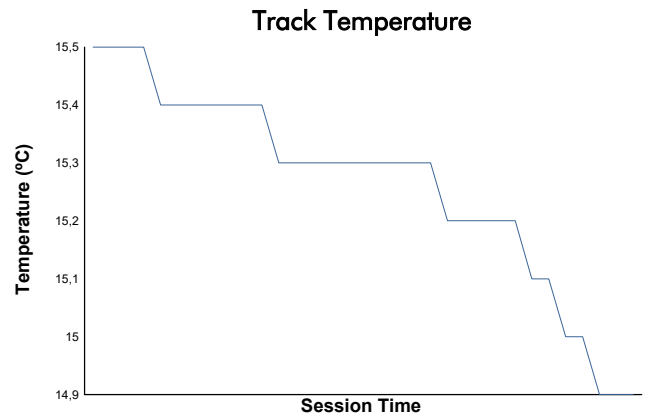

MUGELLO COPPA SHELL Qualifying Weather Report

Track Status: **WET**