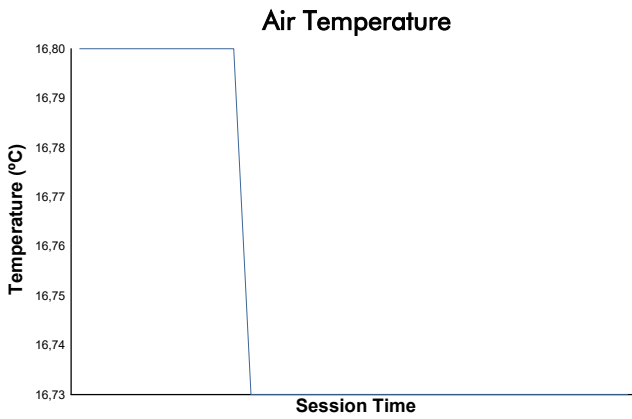

MUGELLO COPPA SHELL Qualifying Weather Report

Track Status: **WET**