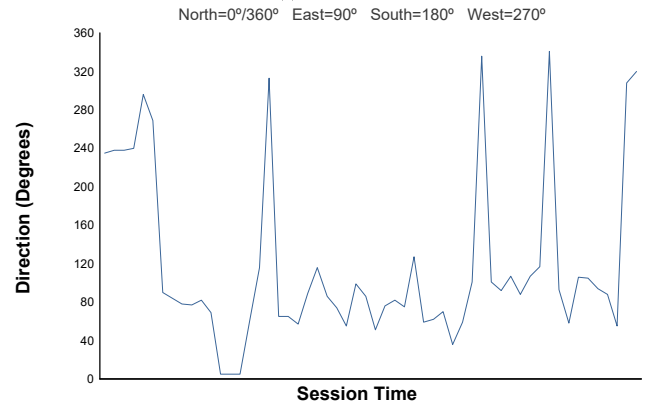

**BARCELONA**  
TROFEO PIRELLI & PIRELLI AM  
Test  
Weather Report

**Air Temperature**

**Track Temperature**

**Humidity**

**Pressure**

**Wind Speed**

**Wind Direction**

Track Status: **DRY**