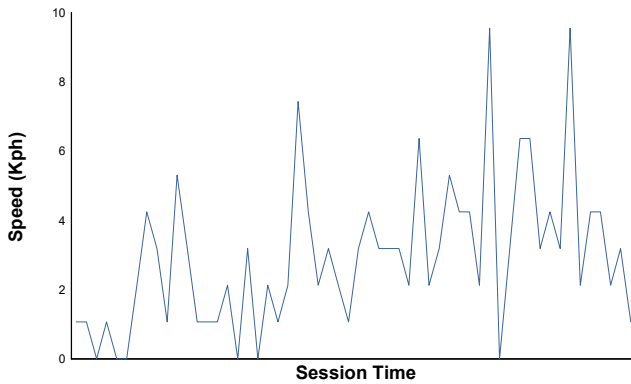

**BARCELONA**  
TROFEO PIRELLI & PIRELLI AM  
Test  
Weather Report

**Air Temperature**

**Track Temperature**

**Humidity**

**Pressure**

**Wind Speed**

**Wind Direction**

Track Status: **DRY**