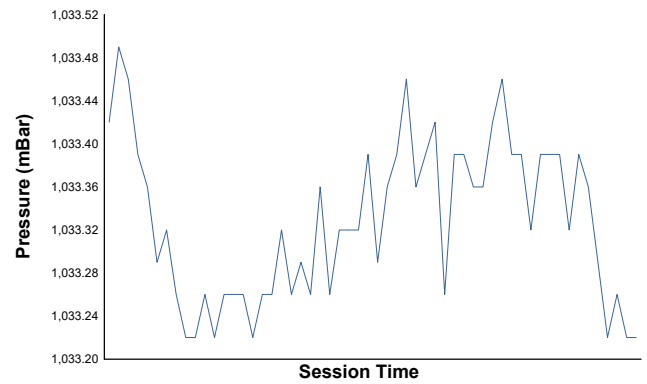

**BARCELONA**  
TROFEO PIRELLI & PIRELLI AM  
Test  
Weather Report

**Air Temperature**

**Track Temperature**

**Humidity**

**Pressure**

**Wind Speed**

**Wind Direction**

Track Status: **DRY**