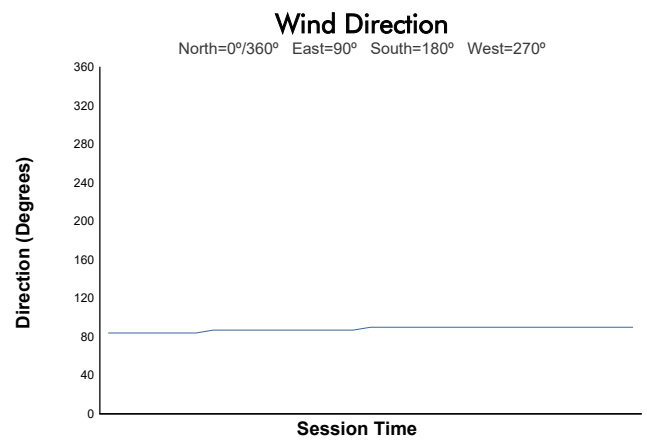

MISANO TROFEO PIRELLI & PIRELLI AM Race 2

Weather Report

Track Status: **DRY**