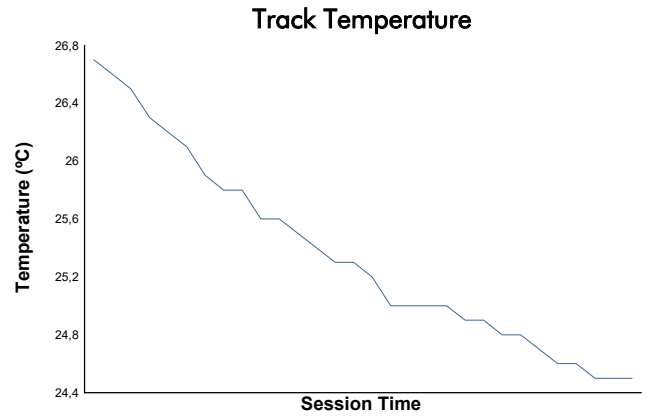

MISANO COPPA SHELL AM Race 1 Weather Report

Track Status: **DRY**