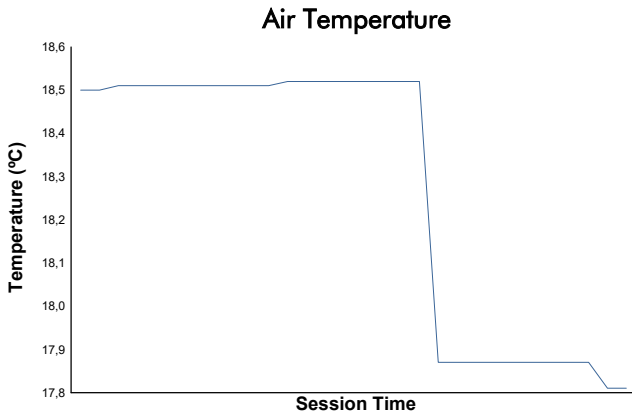

MISANO COPPA SHELL AM Race 1 Weather Report

Track Status: **DRY**