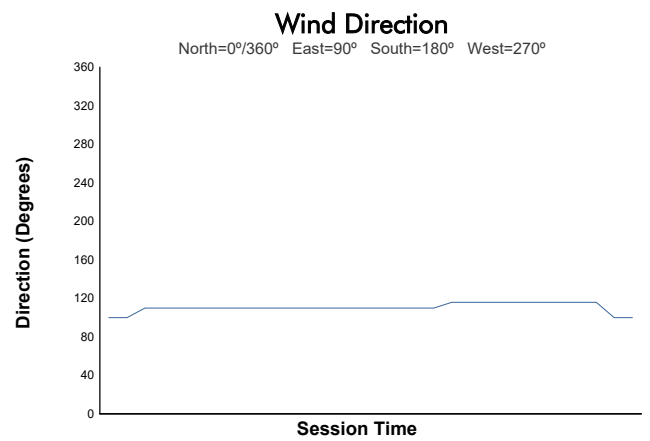

MISANO COPPA SHELL AM Race 1 Weather Report

Track Status: **DRY**