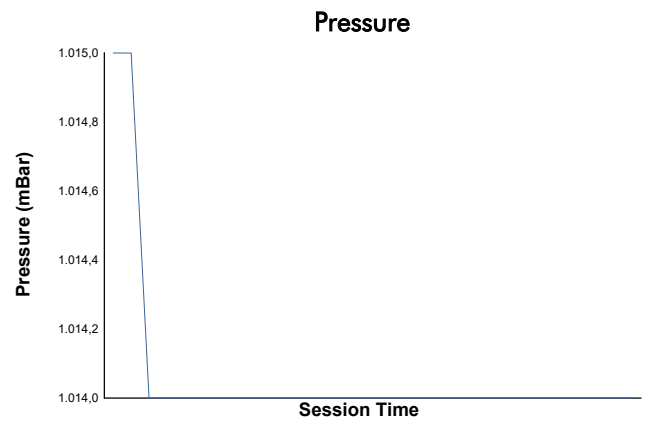

MISANO COPPA SHELL AM Race 1 Weather Report

Track Status: **DRY**