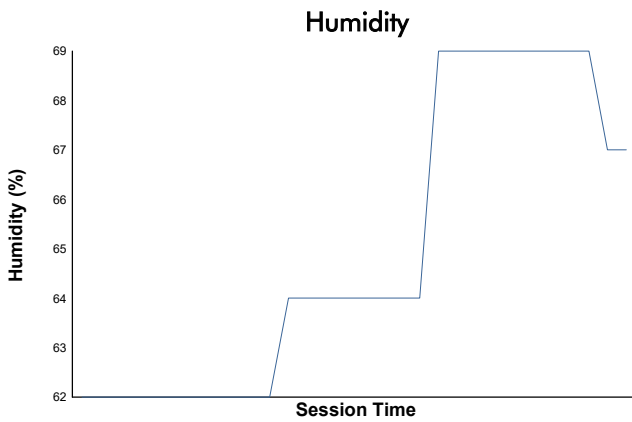

MISANO COPPA SHELL AM Race 1 Weather Report

Track Status: **DRY**