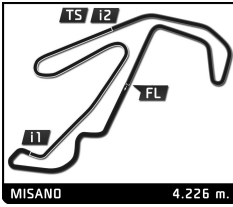

FERRARI  
CHALLENGE

TROFEO  
PIRELLI

RICHARD MILLE

**COPPA SHELL AM**  
MISANO  
Race 1

Fastest Lap Sequence

Elapsed	No Driver	Team	Car	Class	Time	Kph	Lap
3:18.285	175 Sven SCHÖMER	Penske Sportwagen Hamburg	Ferrari 296 Challenge	S-AM	<b>1:36.606</b>	157.5	2
3:18.676	104 Andreas KÖNIG	Emil Frey Racing	Ferrari 296 Challenge	S-AM	<b>1:36.448</b>	157.7	2
9:44.651	175 Sven SCHÖMER	Penske Sportwagen Hamburg	Ferrari 296 Challenge	S-AM	<b>1:36.273</b>	158.0	6