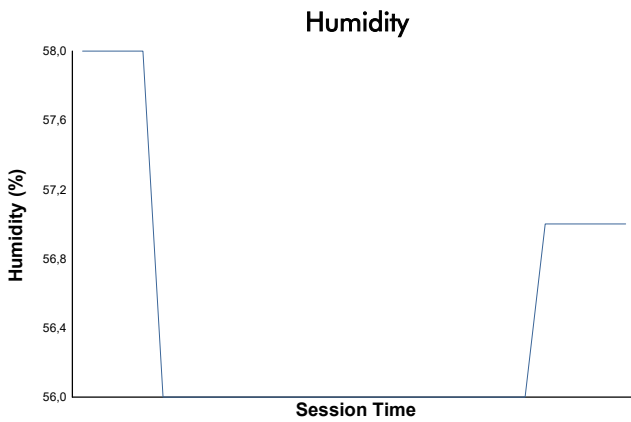

MISANO COPPA SHELL AM Qualifying 2 Weather Report

Track Status: **DRY**