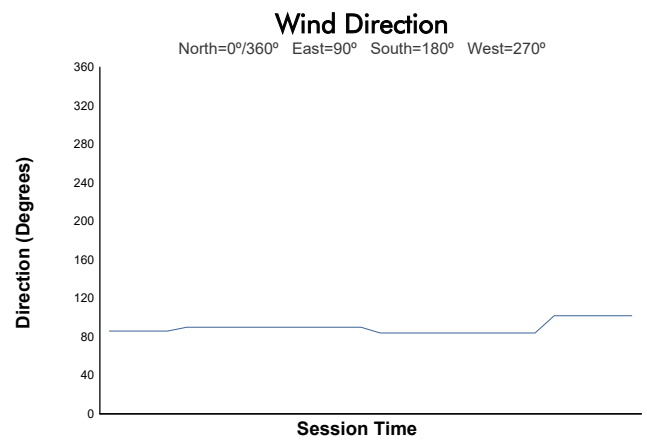

MISANO COPPA SHELL AM Qualifying 2 Weather Report

Track Status: **DRY**