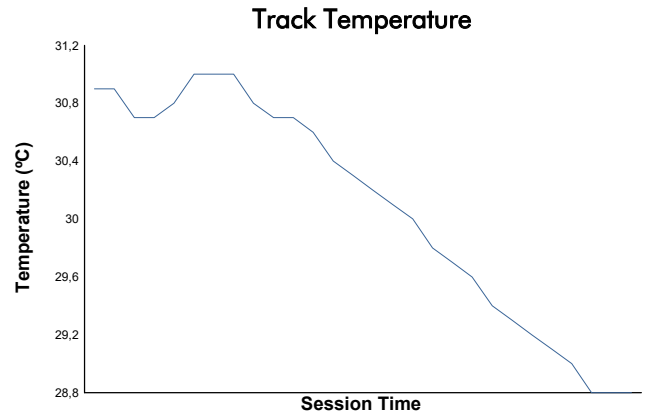

MISANO COPPA SHELL AM Qualifying 2 Weather Report

Track Status: **DRY**