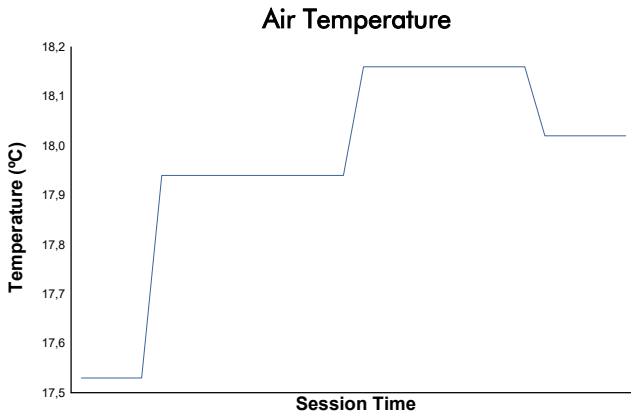

MISANO COPPA SHELL AM Qualifying 2 Weather Report

Track Status: **DRY**