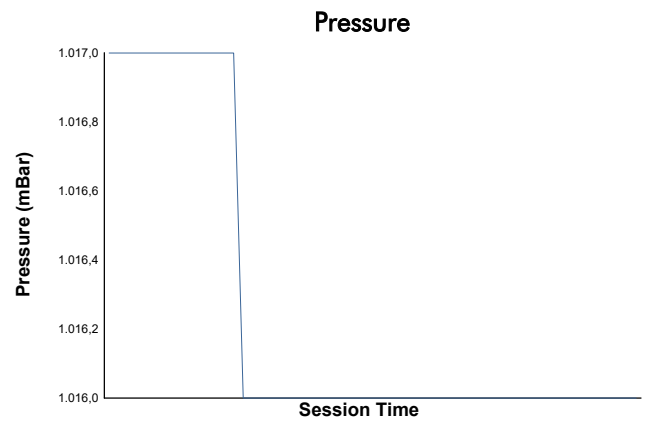

MISANO COPPA SHELL AM Free Practice Weather Report

Track Status: **DRY**