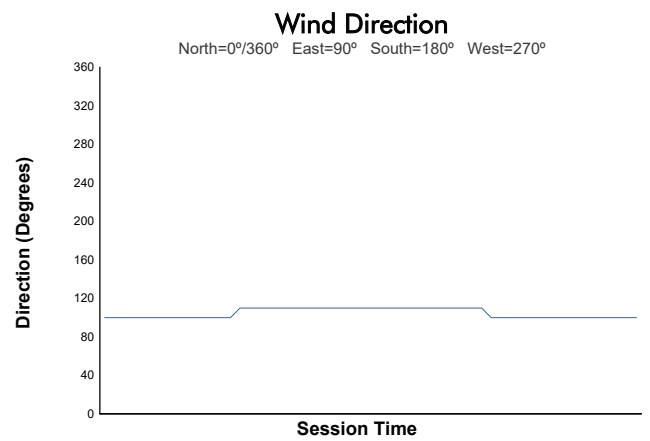

MISANO COPPA SHELL AM Free Practice Weather Report

Track Status: **DRY**