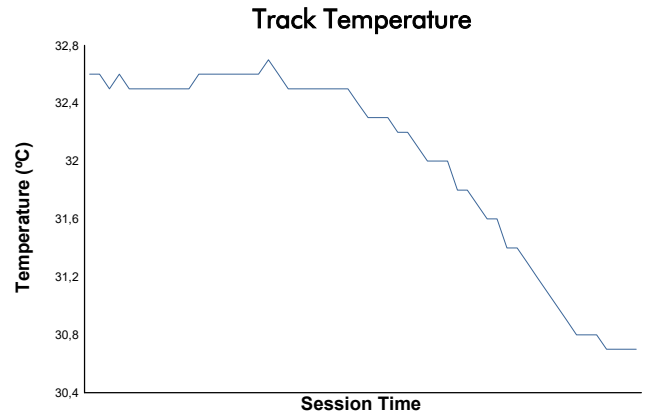

MISANO COPPA SHELL AM Free Practice Weather Report

Track Status: **DRY**