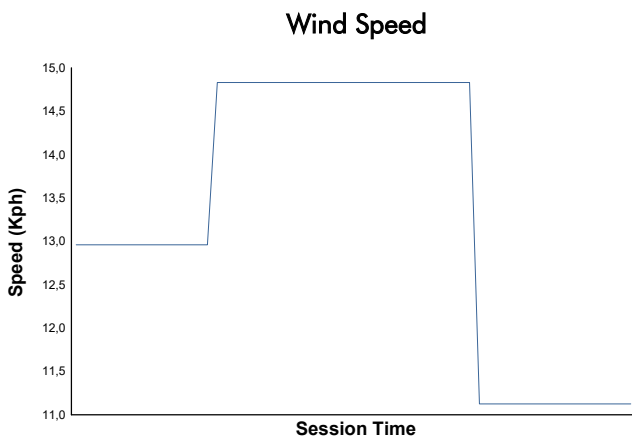

MISANO COPPA SHELL AM Free Practice Weather Report

Track Status: **DRY**