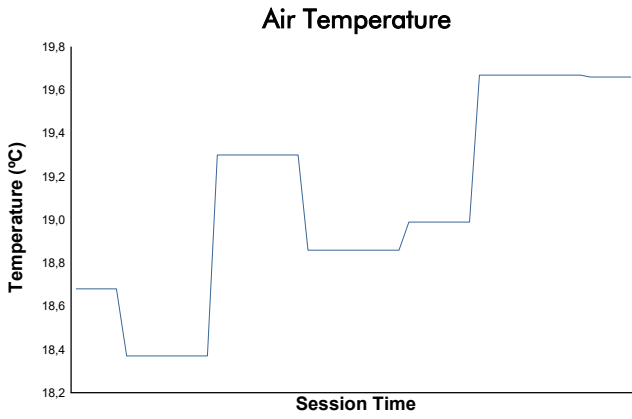

MISANO COPPA SHELL AM Free Practice Weather Report

Track Status: **DRY**