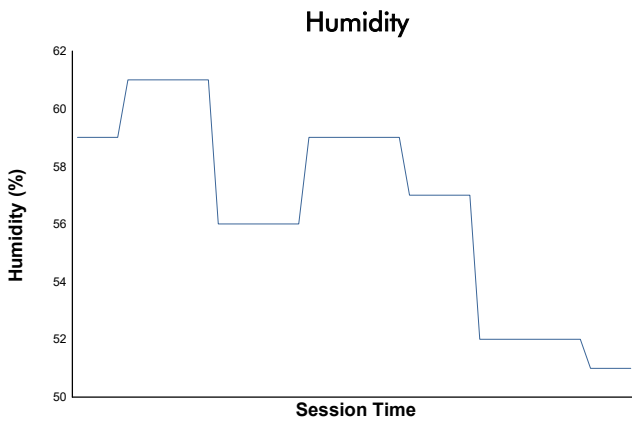

MISANO COPPA SHELL AM Free Practice Weather Report

Track Status: **DRY**