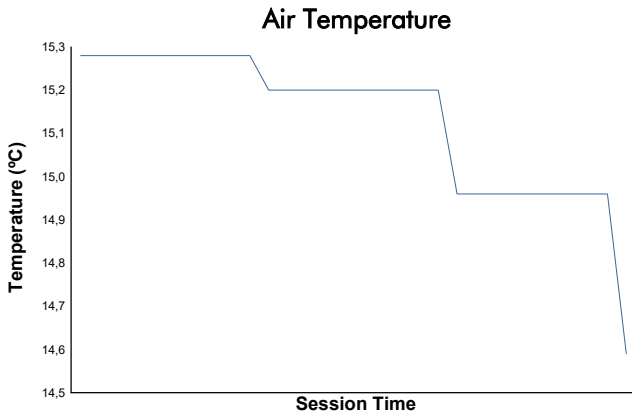

MISANO COPPA SHELL Race 2

Weather Report

Track Status: **DRY**