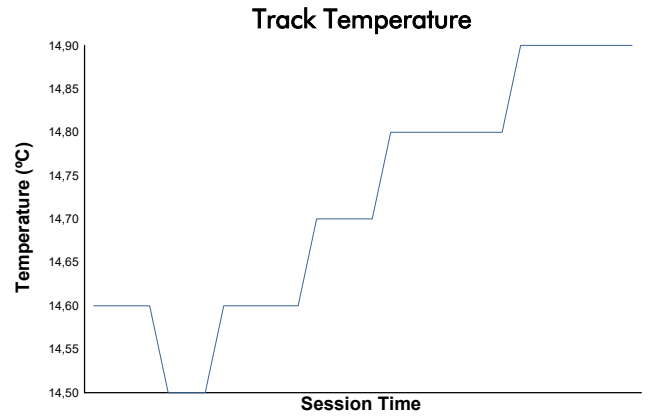

MISANO COPPA SHELL Race 2

Weather Report

Track Status: **DRY**