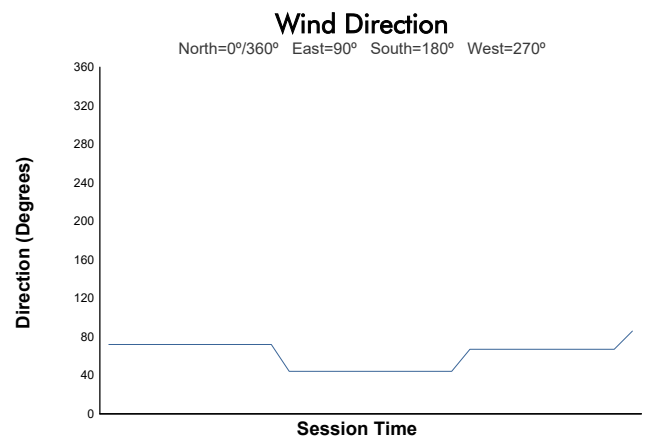

MISANO COPPA SHELL Race 2

Weather Report

Track Status: **DRY**