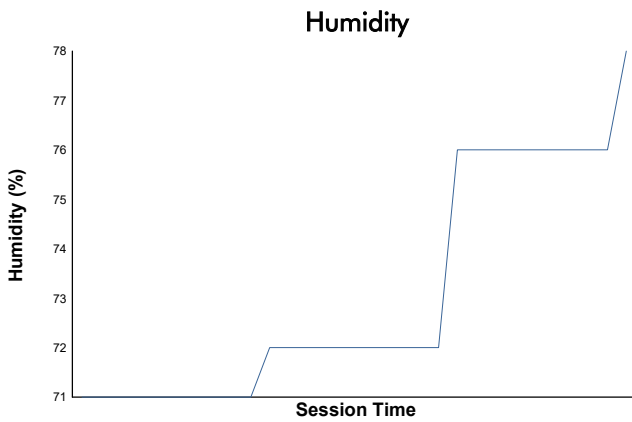

MISANO COPPA SHELL Race 2

Weather Report

Track Status: **DRY**