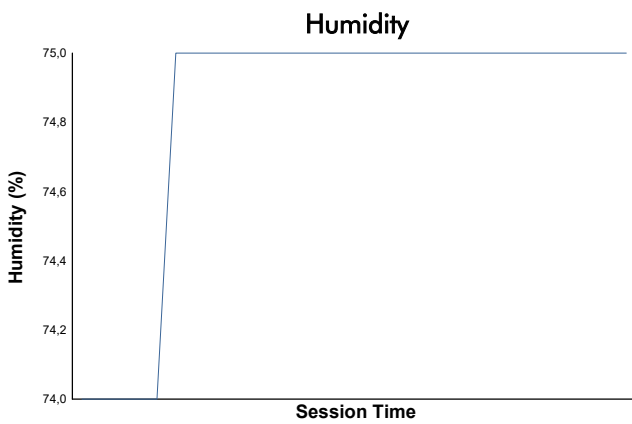

MISANO COPPA SHELL Race 1 Weather Report

Track Status: **DRY**