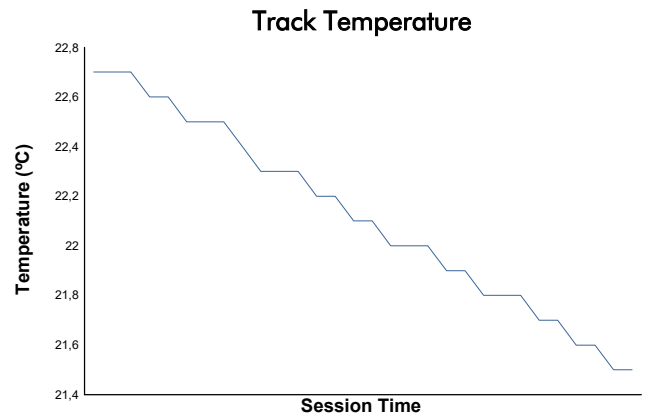

MISANO COPPA SHELL Race 1 Weather Report

Track Status: **DRY**