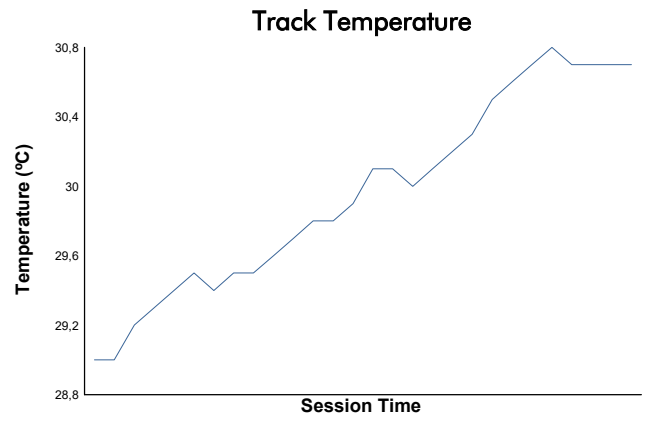

MISANO COPPA SHELL Qualifying 2 Weather Report

Track Status: **DRY**