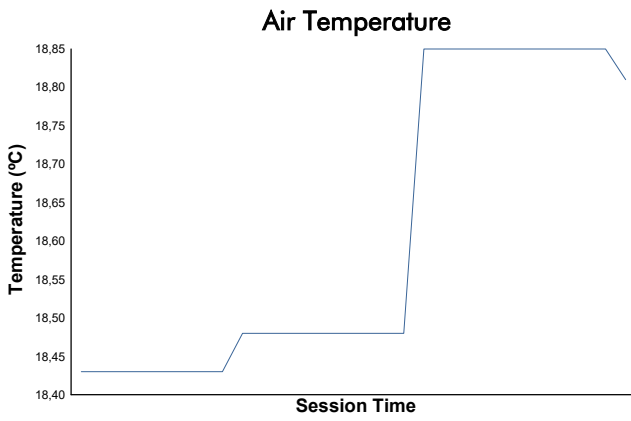

MISANO COPPA SHELL Qualifying 2 Weather Report

Track Status: **DRY**