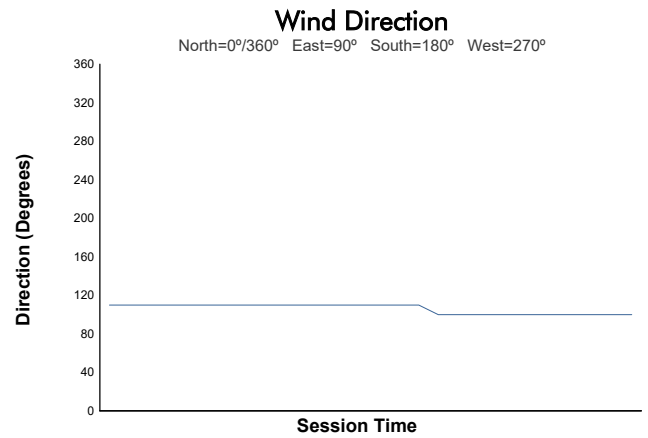

MISANO COPPA SHELL Qualifying 2 Weather Report

Track Status: **DRY**