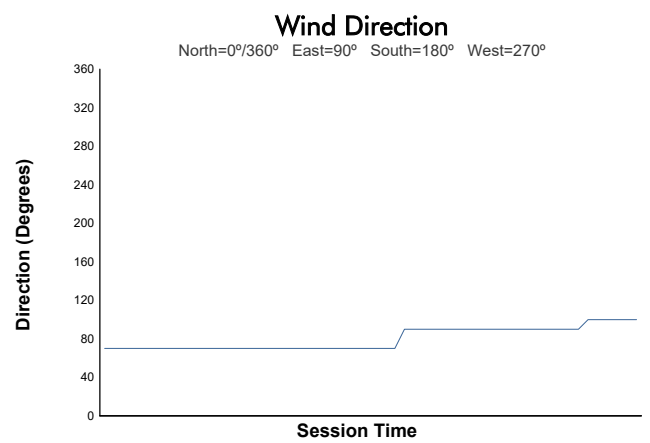

MISANO COPPA SHELL Free Practice Weather Report

Track Status: **DRY**