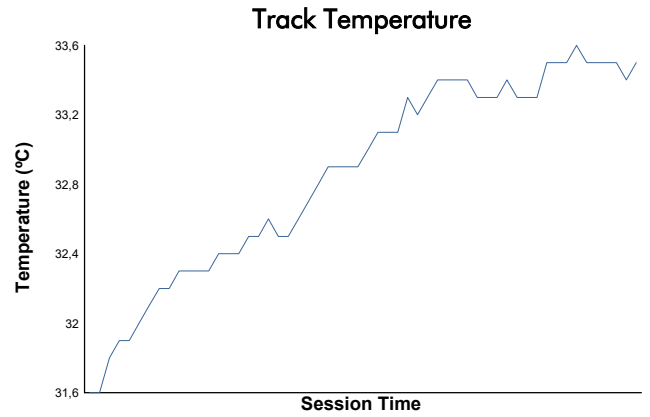

MISANO COPPA SHELL Free Practice Weather Report

Track Status: **DRY**