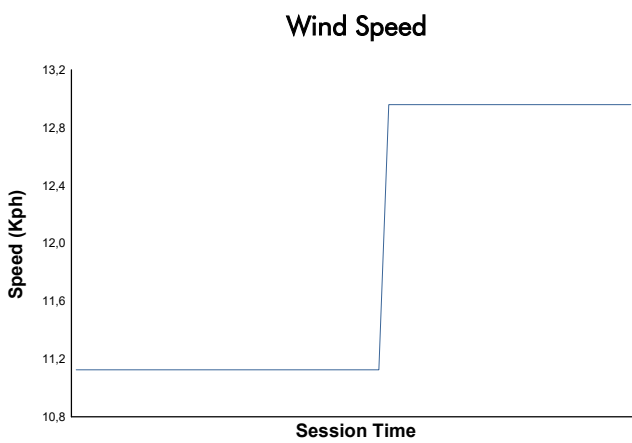

MISANO COPPA SHELL Free Practice Weather Report

Track Status: **DRY**