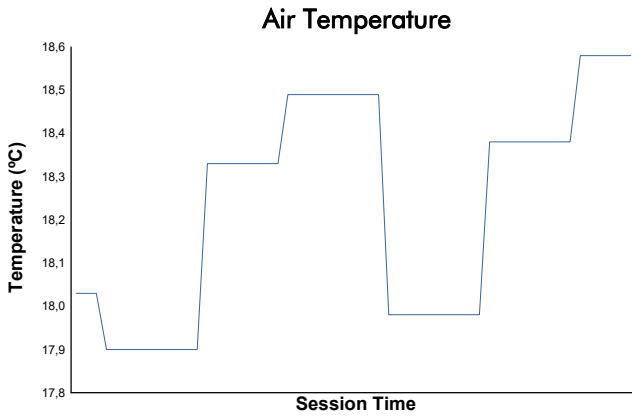

MISANO COPPA SHELL Free Practice Weather Report

Track Status: **DRY**