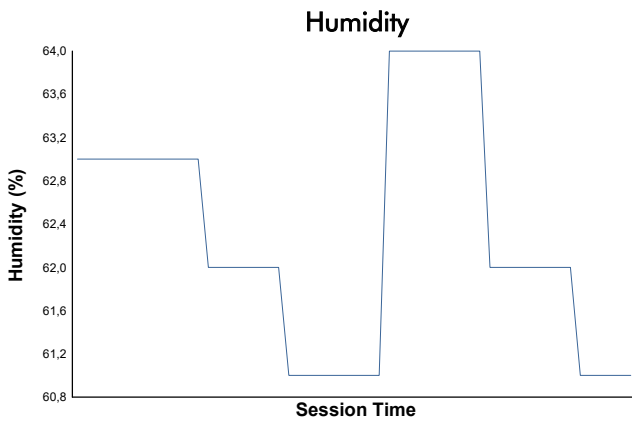

MISANO COPPA SHELL Free Practice Weather Report

Track Status: **DRY**