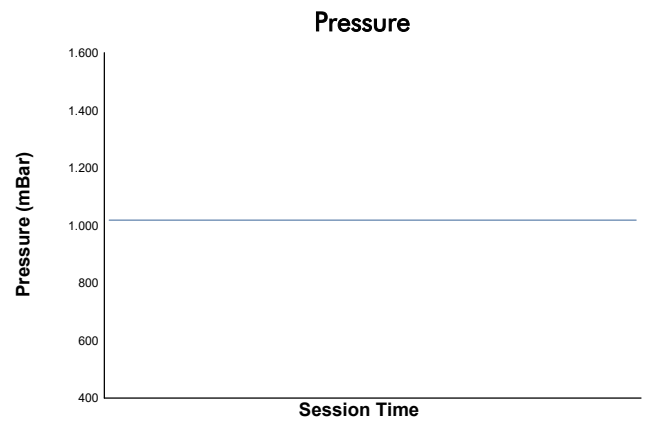

MISANO COPPA SHELL Free Practice Weather Report

Track Status: **DRY**