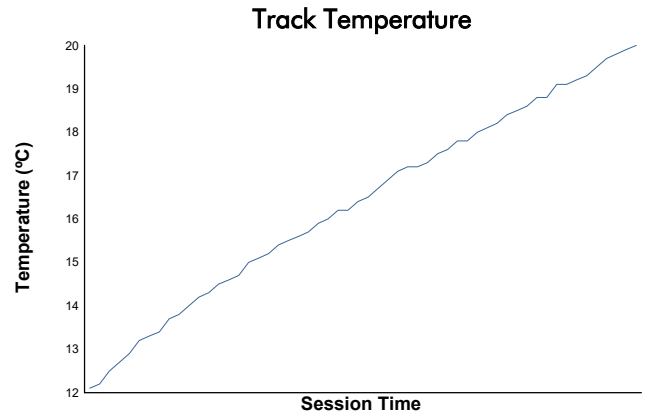

MISANO COPPA SHELL Test Weather Report

Track Status: **DRY**