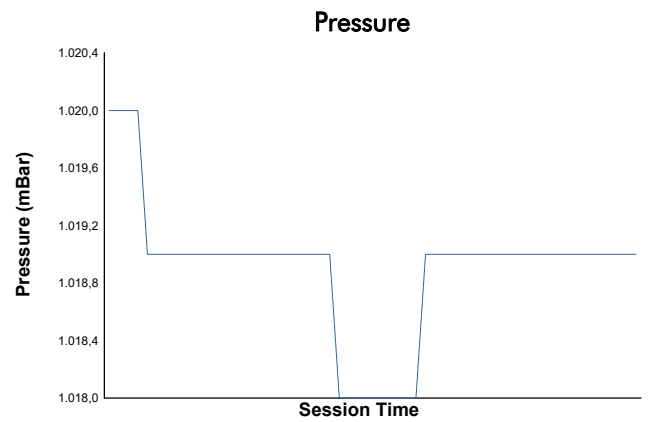

MISANO COPPA SHELL Test Weather Report

Track Status: **DRY**