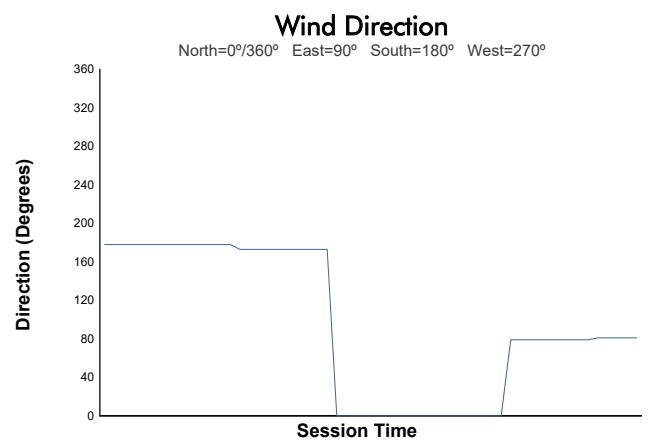

MISANO COPPA SHELL Test Weather Report

Track Status: **DRY**