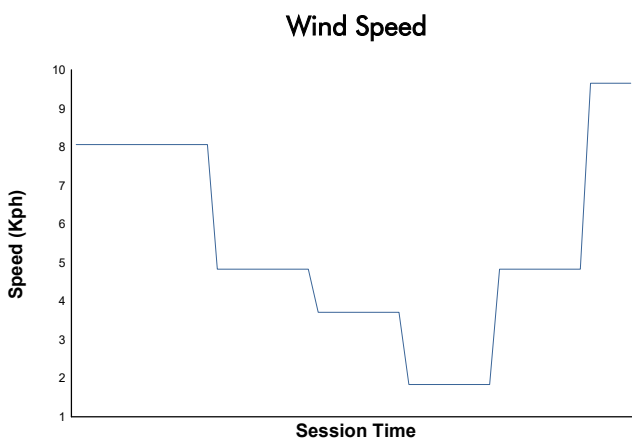

MISANO COPPA SHELL Test Weather Report

Track Status: **DRY**