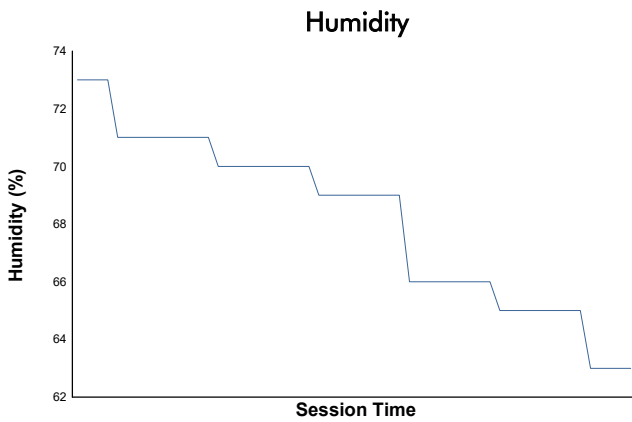

MISANO COPPA SHELL Test Weather Report

Track Status: **DRY**