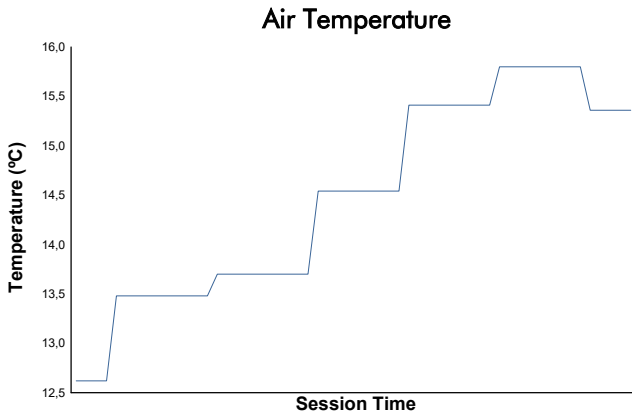

MISANO COPPA SHELL Test Weather Report

Track Status: **DRY**