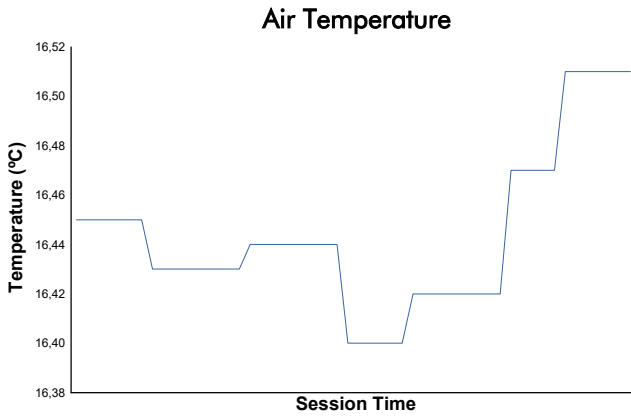

FINALE MONDIALE COPPA SHELL AM FM Qualifying Weather Report

Track Status: **WET**