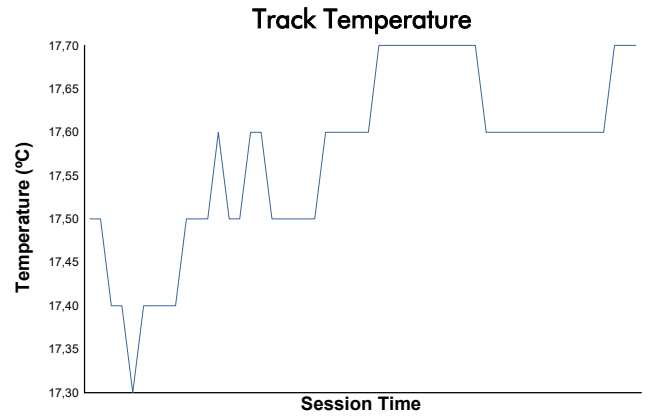

FINALE MONDIALE COPPA SHELL AM FM Qualifying Weather Report

Track Status: **WET**