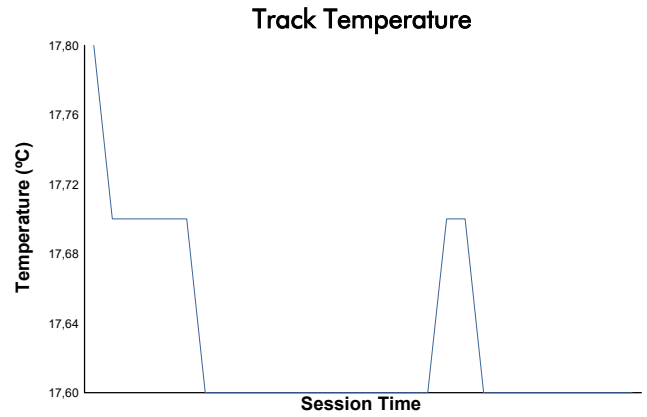

FINALE MONDIALE TROFEO PIRELLI FM Qualifying Weather Report

Track Status: **WET**