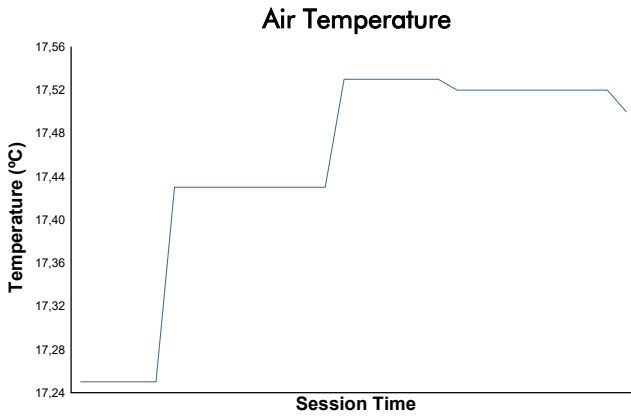

FINALE MONDIALE TROFEO PIRELLI FM Qualifying Weather Report

Track Status: **WET**