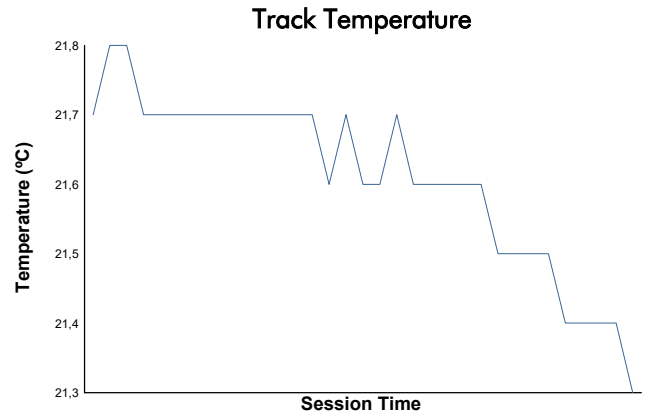

IMOLA FERRARI CHALLENGE NA Race 2

Weather Report

Track Status: **DRY**