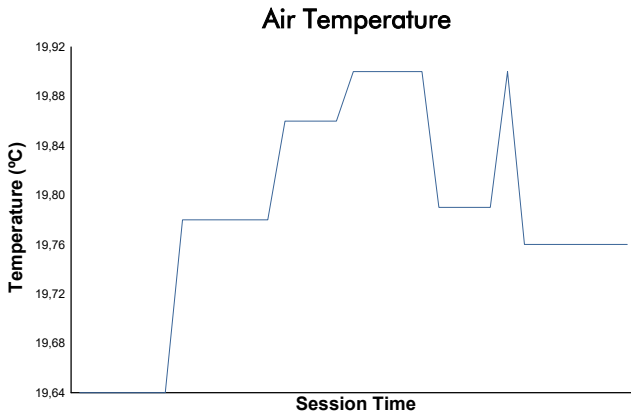

IMOLA FERRARI CHALLENGE NA Race 2

Weather Report

Track Status: **DRY**