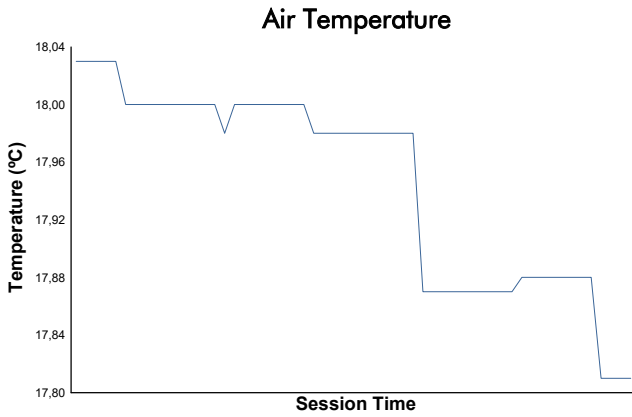

IMOLA FERRARI CHALLENGE NA Qualifying Weather Report

Track Status: **WET**