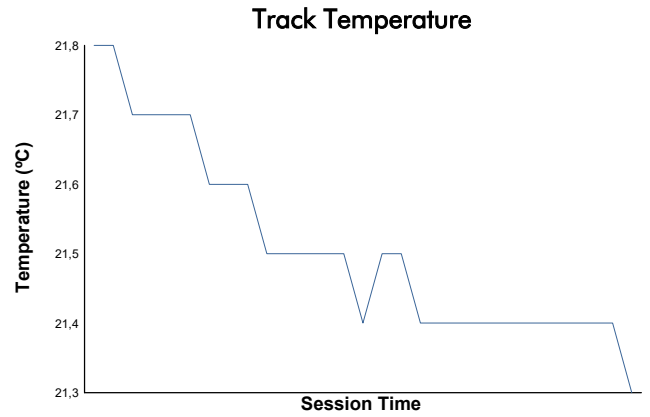

IMOLA COPPA SHELL AM Race 1

Weather Report

Track Status: **DRY**