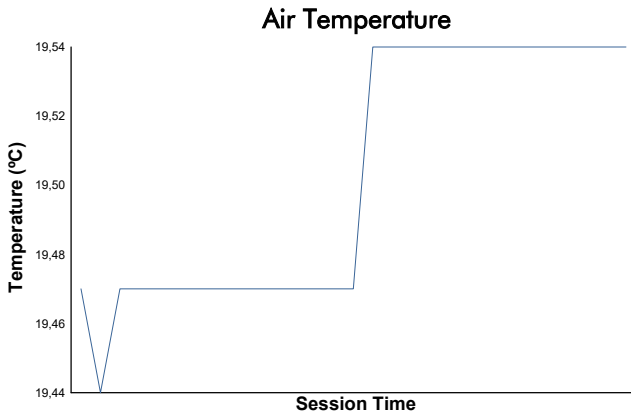

IMOLA COPPA SHELL AM Race 1

Weather Report

Track Status: **DRY**