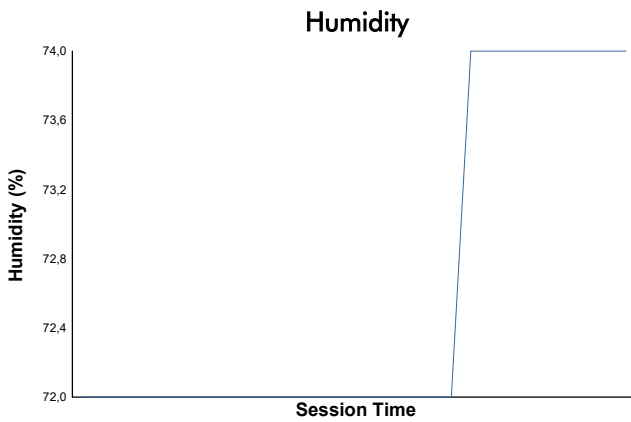

IMOLA COPPA SHELL AM Race 1

Weather Report

Track Status: **DRY**