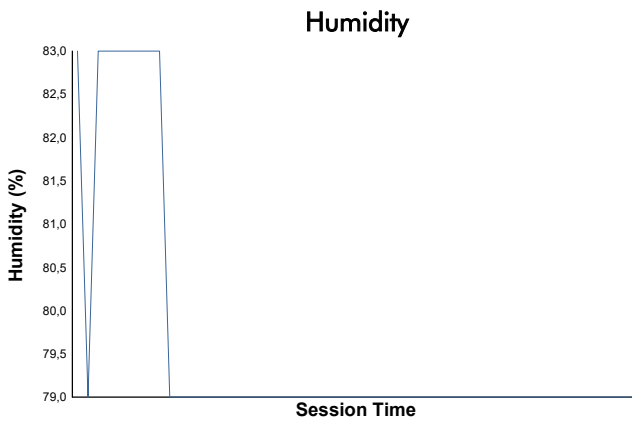

IMOLA COPPA SHELL AM Free Practice Weather Report

Track Status: **WET**