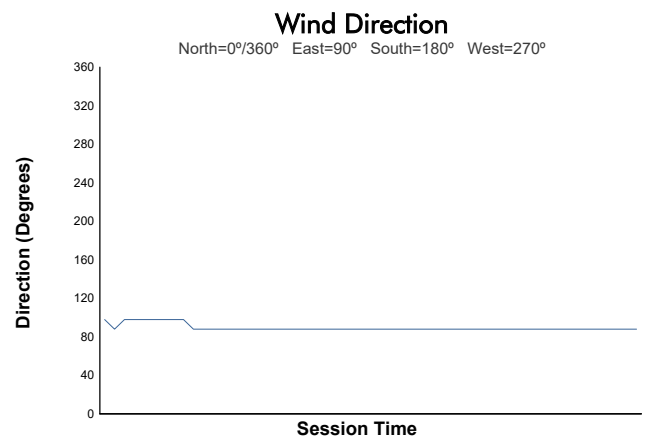

IMOLA COPPA SHELL AM Free Practice Weather Report

Track Status: **WET**