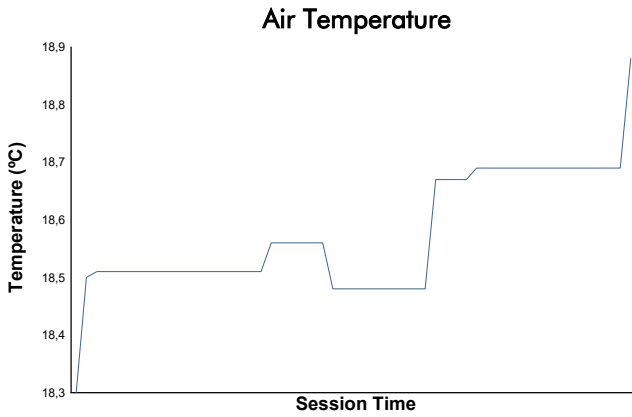

IMOLA COPPA SHELL AM Free Practice Weather Report

Track Status: **WET**