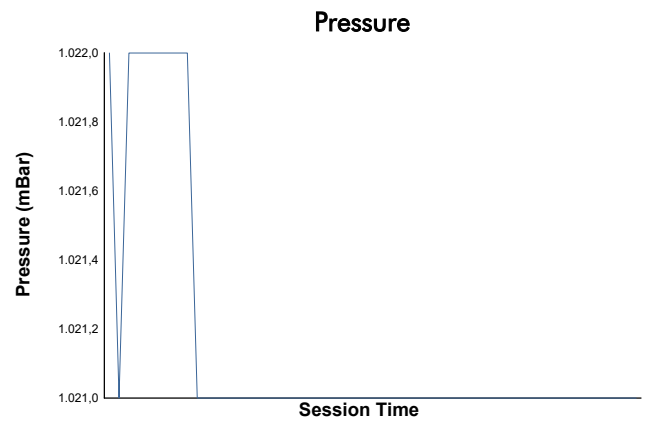

IMOLA COPPA SHELL AM Free Practice Weather Report

Track Status: **WET**