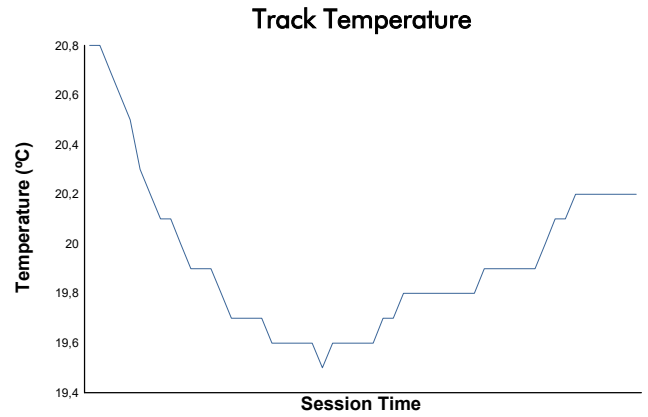

IMOLA COPPA SHELL AM Free Practice Weather Report

Track Status: **WET**