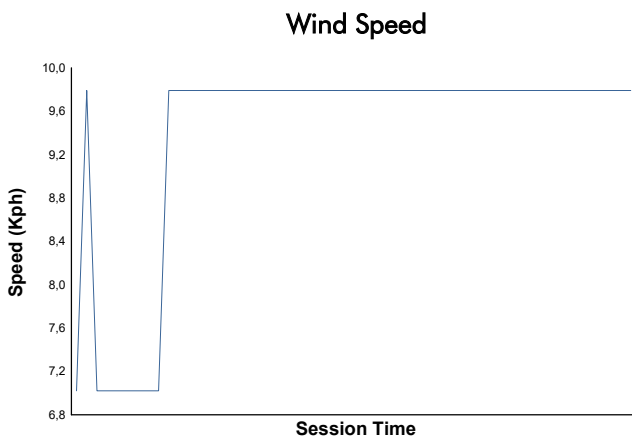

IMOLA COPPA SHELL AM Free Practice Weather Report

Track Status: **WET**