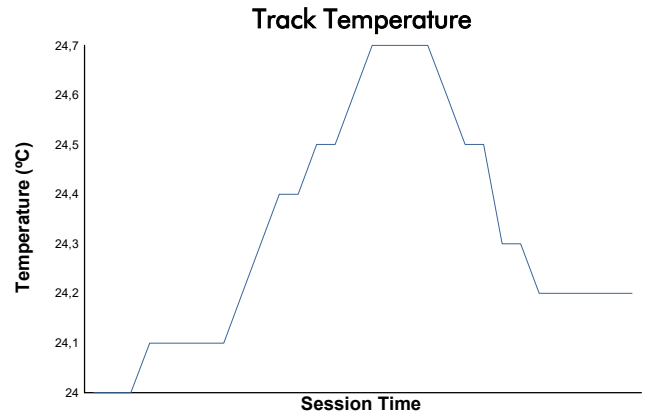

IMOLA
COPPA SHELL & 488
Race 2
Weather Report

Track Status: **DRY**