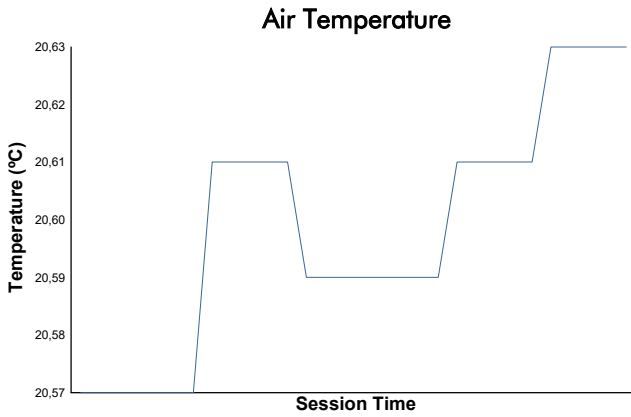

IMOLA
COPPA SHELL & 488
Race 2
Weather Report

Track Status: **DRY**