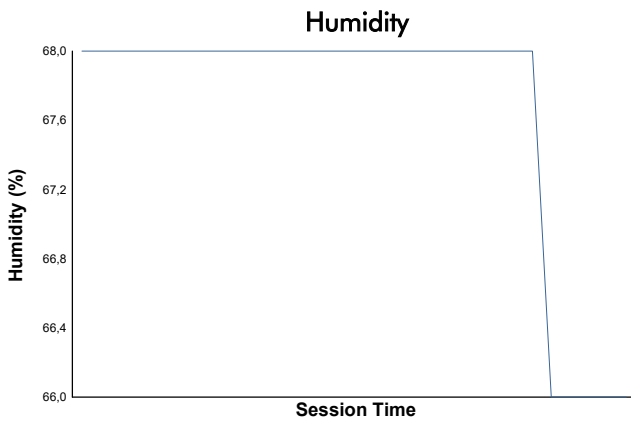

IMOLA
COPPA SHELL & 488
Race 2
Weather Report

Track Status: **DRY**