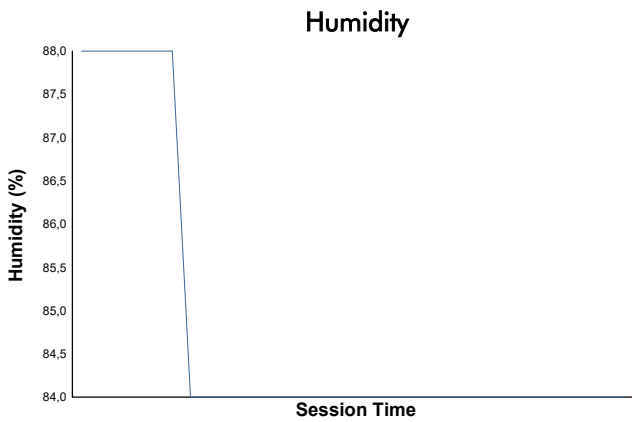

IMOLA

COPPA SHELL & 488

Race 1

Weather Report

Track Status: **DRY**