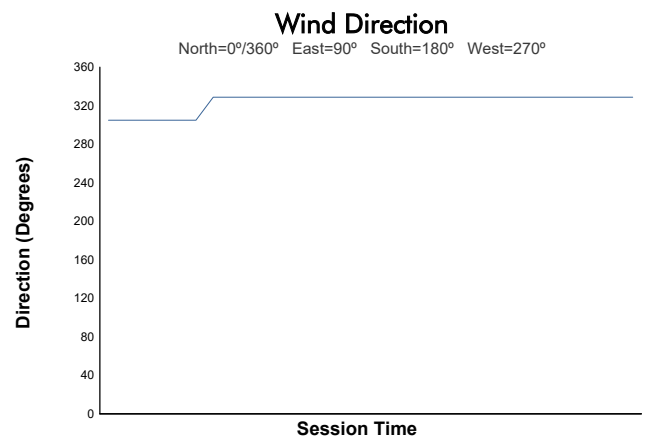

IMOLA

COPPA SHELL & 488

Race 1

Weather Report

Track Status: **DRY**