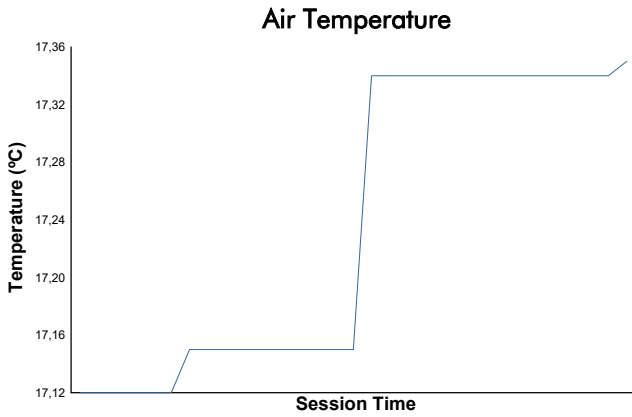

IMOLA

COPPA SHELL & 488

Race 1

Weather Report

Track Status: **DRY**