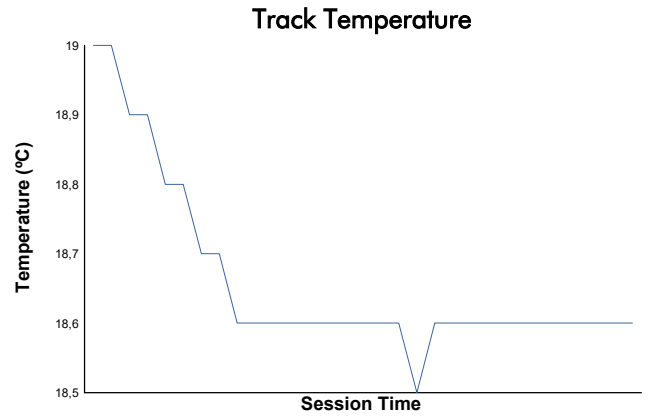

IMOLA

COPPA SHELL & 488

Race 1

Weather Report

Track Status: **DRY**