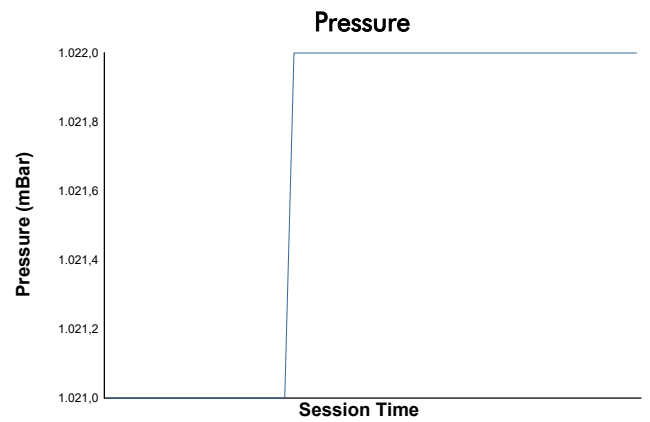

IMOLA  
COPPA SHELL & 488  
Free Practice  
Weather Report

Track Status: **DRY**