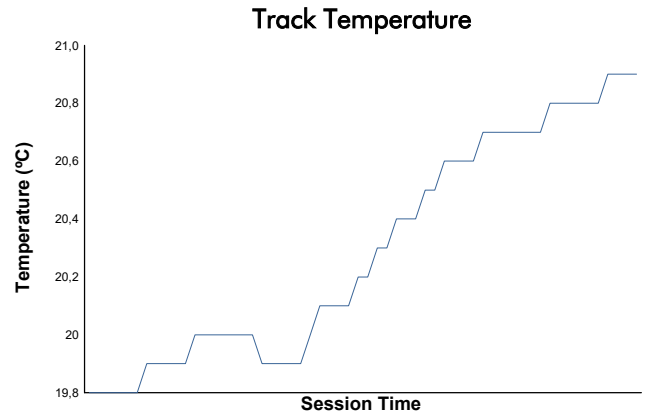

IMOLA  
COPPA SHELL & 488  
Free Practice  
Weather Report

Track Status: **DRY**