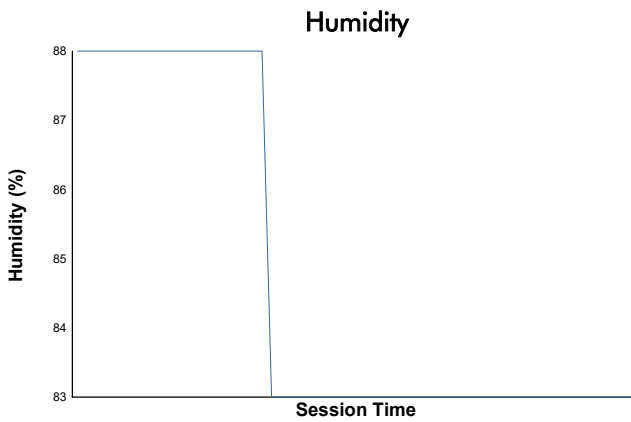

IMOLA  
COPPA SHELL & 488  
Free Practice  
Weather Report

Track Status: **DRY**