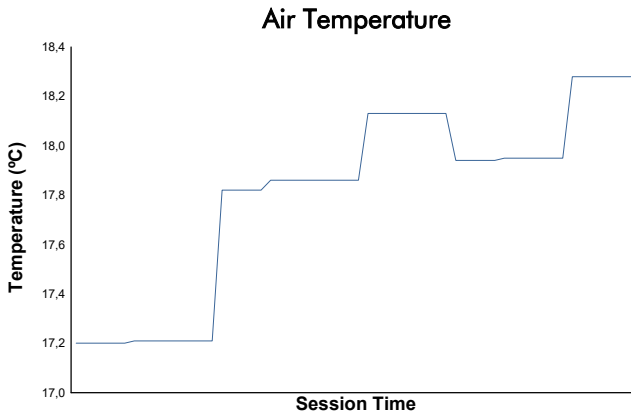

IMOLA  
COPPA SHELL & 488  
Free Practice  
Weather Report

Track Status: **DRY**