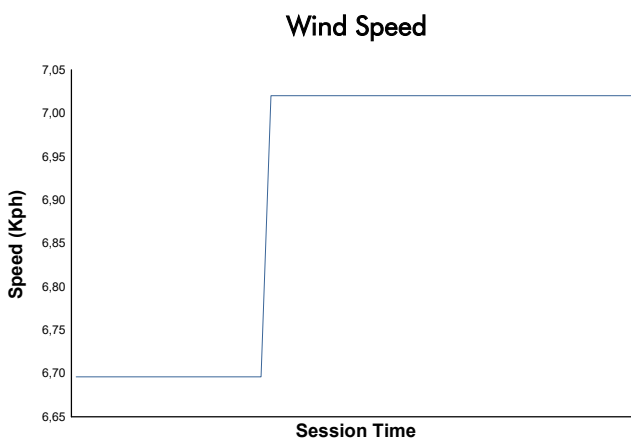

IMOLA  
COPPA SHELL & 488  
Free Practice  
Weather Report

Track Status: **DRY**