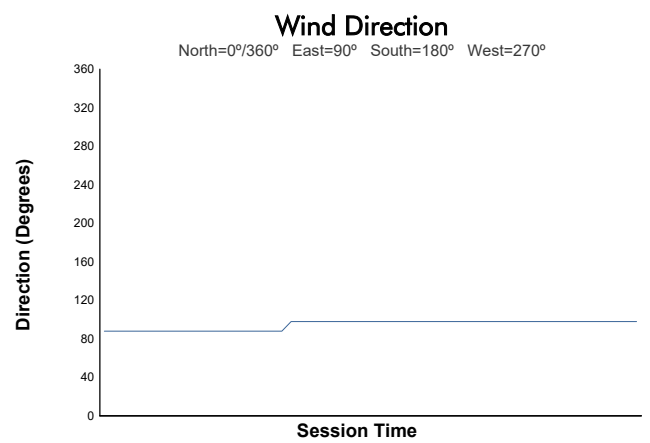

IMOLA  
COPPA SHELL & 488  
Free Practice  
Weather Report

Track Status: **DRY**