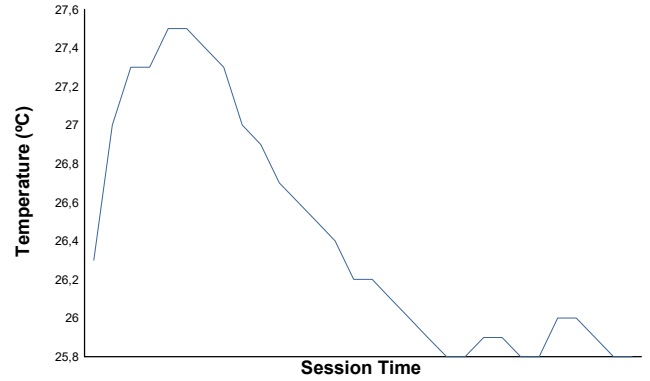

IMOLA TROFEO PIRELLI Race 2 Weather Report

Air Temperature

Track Temperature

Humidity

Pressure

Wind Speed

Wind Direction

Track Status: **DRY**