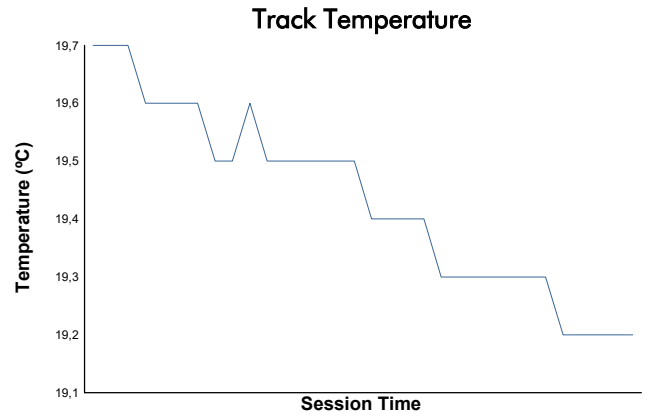

IMOLA TROFEO PIRELLI Race 1 Weather Report

Track Status: **WET**