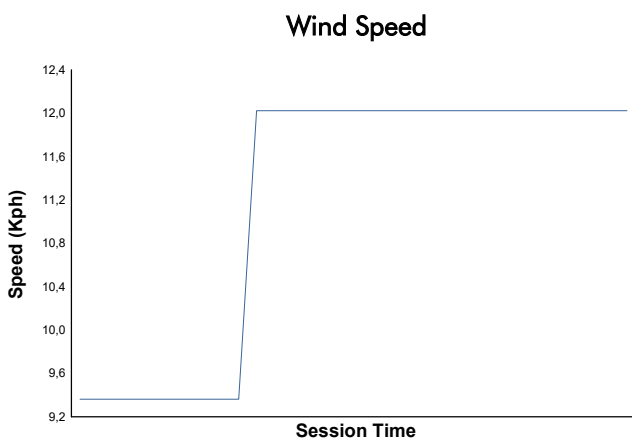

IMOLA TROFEO PIRELLI Race 1 Weather Report

Track Status: **WET**