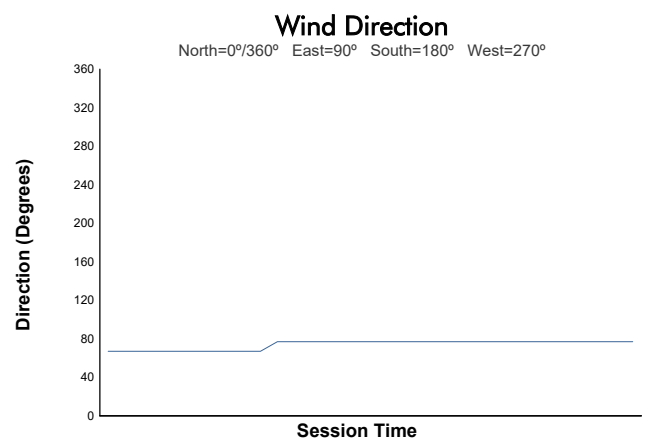

IMOLA TROFEO PIRELLI Race 1 Weather Report

Track Status: **WET**