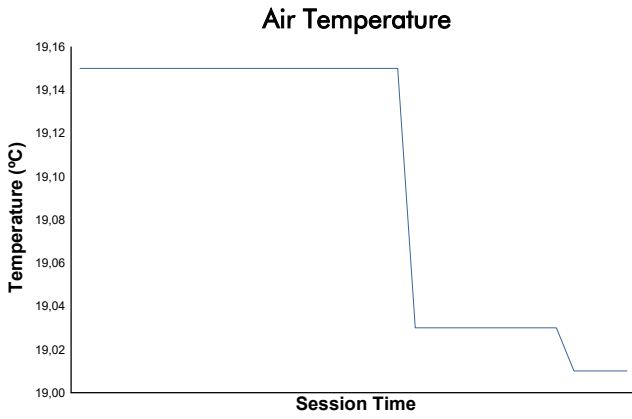

IMOLA TROFEO PIRELLI Race 1 Weather Report

Track Status: **WET**