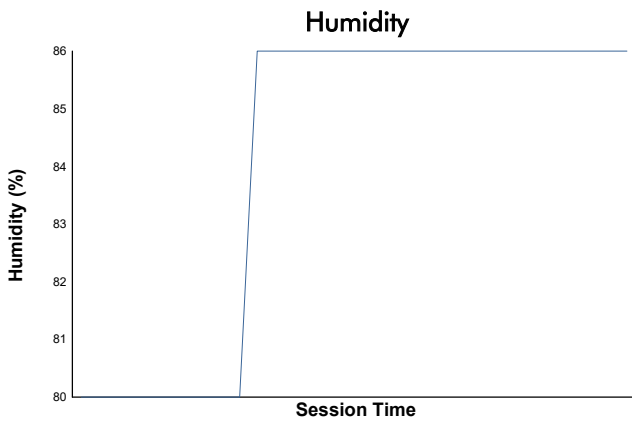

IMOLA TROFEO PIRELLI Race 1 Weather Report

Track Status: **WET**