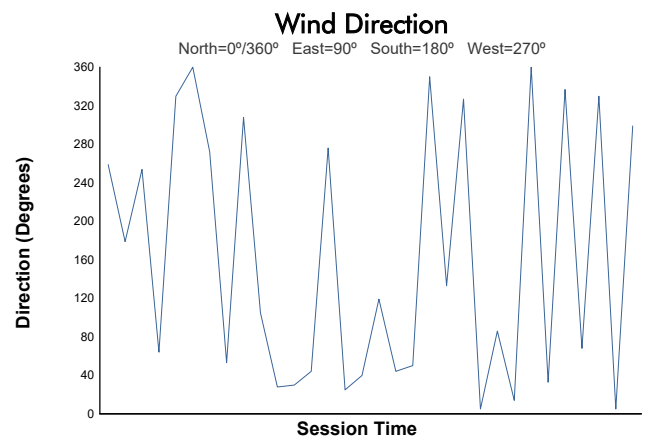

NÜRBURGRING COPPA SHELL AM Race 1

Weather Report

Track Status: **DRY**