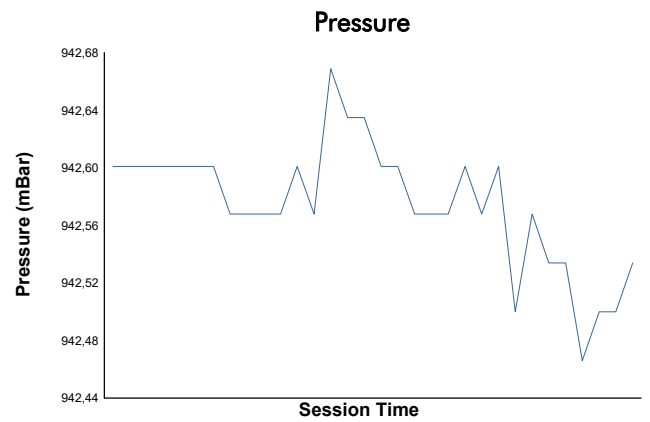

NÜRBURGRING COPPA SHELL AM Race 1

Weather Report

Track Status: **DRY**