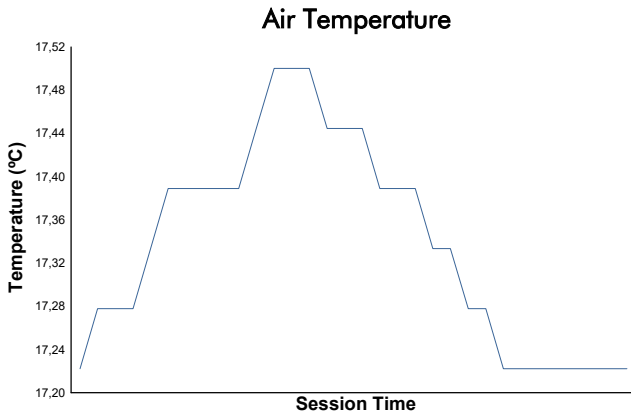

NÜRBURGRING COPPA SHELL AM Race 1

Weather Report

Track Status: **DRY**