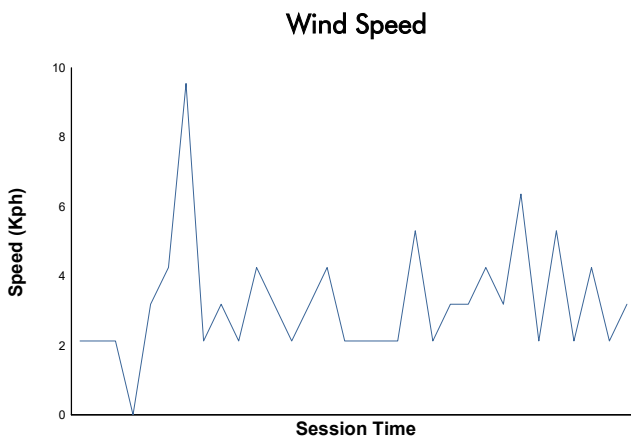

NÜRBURGRING COPPA SHELL AM Race 1

Weather Report

Track Status: **DRY**