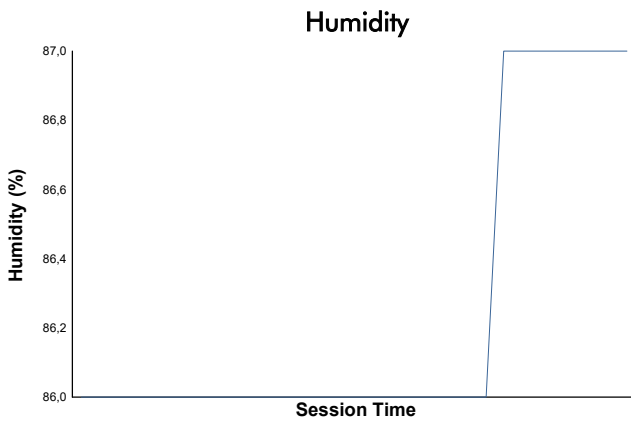

NÜRBURGRING COPPA SHELL AM Race 1

Weather Report

Track Status: **DRY**