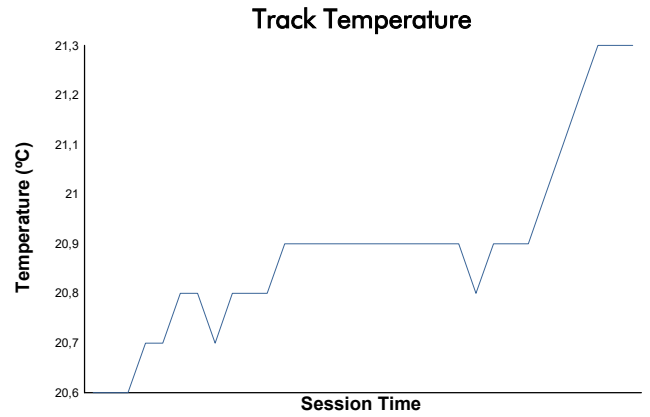

NÜRBURGRING COPPA SHELL AM Race 1

Weather Report

Track Status: **DRY**