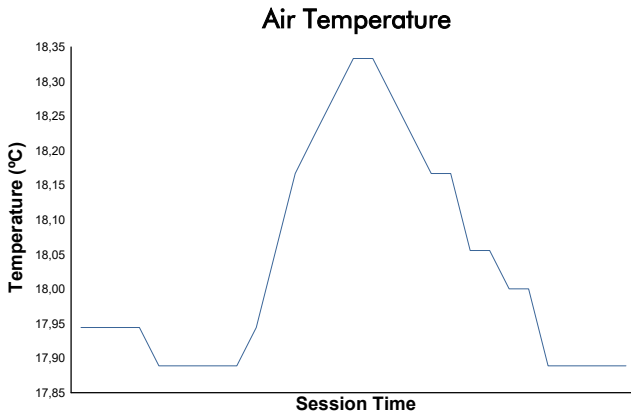

NÜRBURGRING COPPA SHELL AM Qualifying 2

Weather Report

Track Status: **DRY**