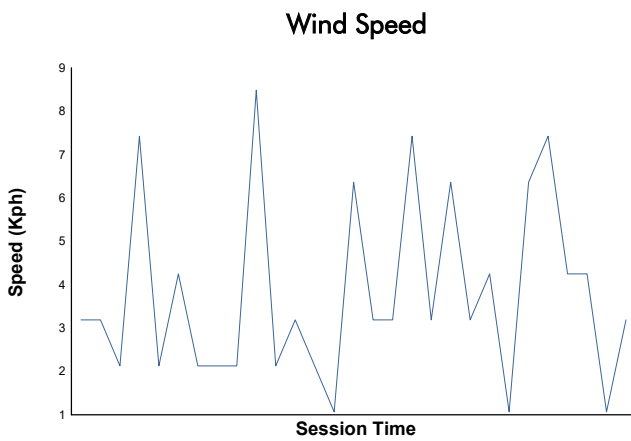

NÜRBURGRING COPPA SHELL AM Qualifying 2

Weather Report

Track Status: **DRY**