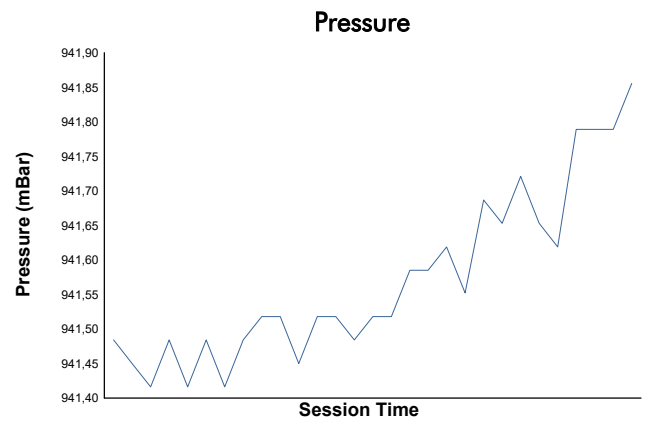

NÜRBURGRING COPPA SHELL AM Qualifying 2

Weather Report

Track Status: **DRY**