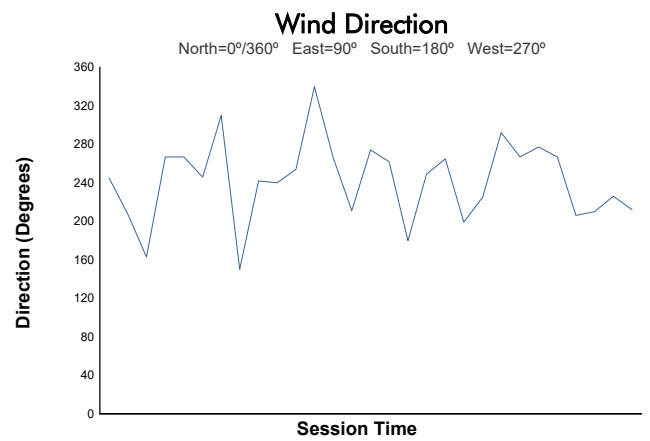

NÜRBURGRING COPPA SHELL AM Qualifying 2

Weather Report

Track Status: **DRY**