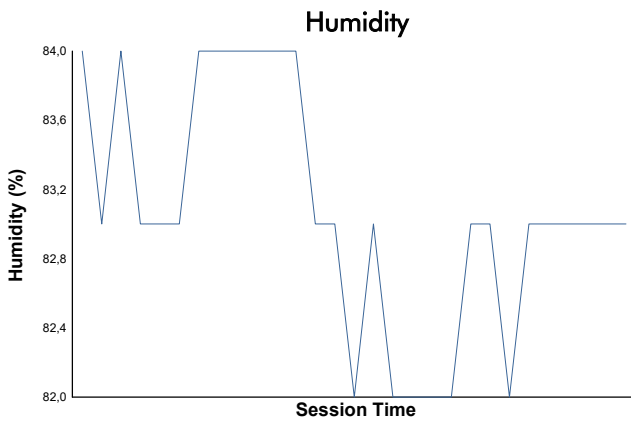

NÜRBURGRING COPPA SHELL AM Qualifying 2

Weather Report

Track Status: **DRY**