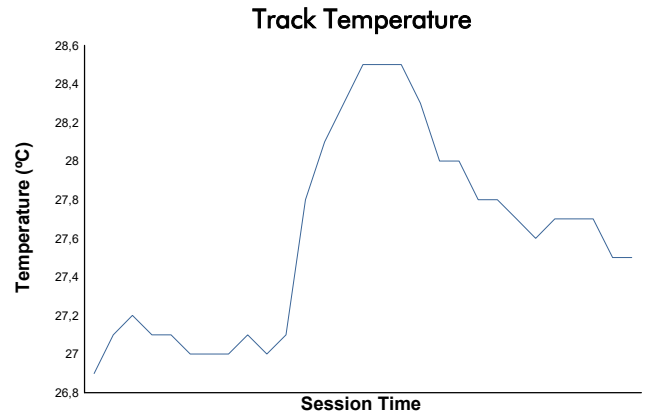

NÜRBURGRING COPPA SHELL AM Qualifying 2

Weather Report

Track Status: **DRY**