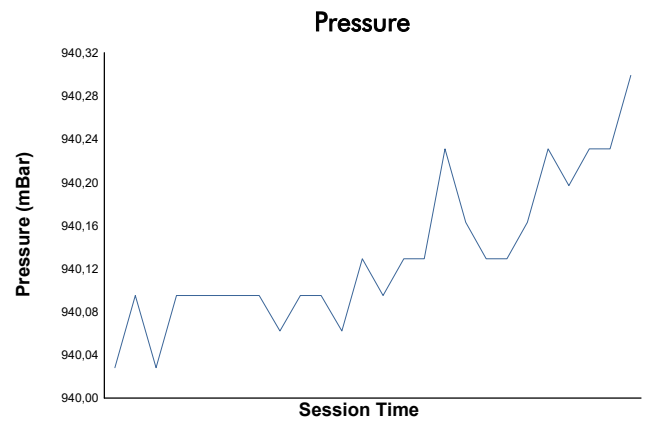

# NÜRBURGRING COPPA SHELL AM Qualifying 1

## Weather Report

Track Status: **DRY**