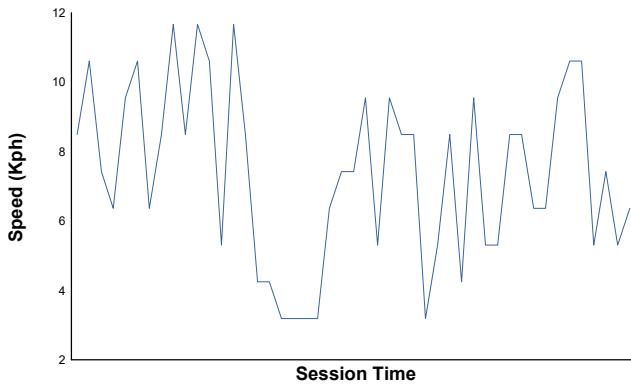

NÜRBURGRING COPPA SHELL AM Free Practice Weather Report

Air Temperature

Track Temperature

Humidity

Pressure

Wind Speed

Wind Direction

Track Status: **DRY**