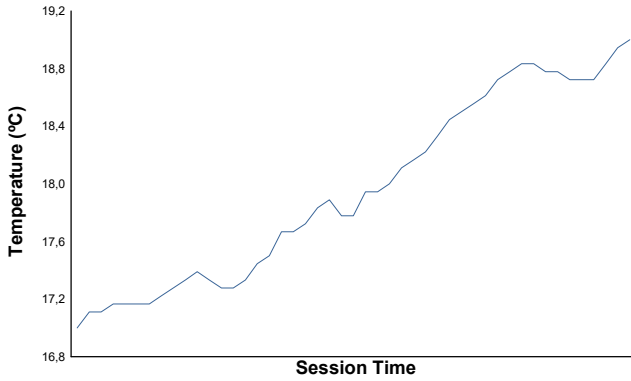

NÜRBURGRING COPPA SHELL AM Free Practice Weather Report

Air Temperature

Track Temperature

Humidity

Pressure

Wind Speed

Wind Direction

Track Status: **DRY**