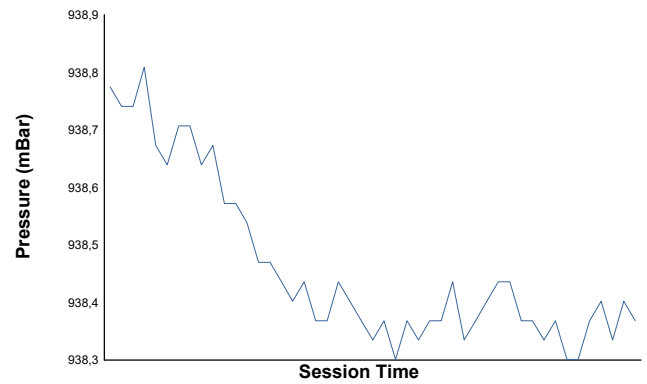

NÜRBURGRING COPPA SHELL AM Free Practice Weather Report

Air Temperature

Track Temperature

Humidity

Pressure

Wind Speed

Wind Direction

Track Status: **DRY**