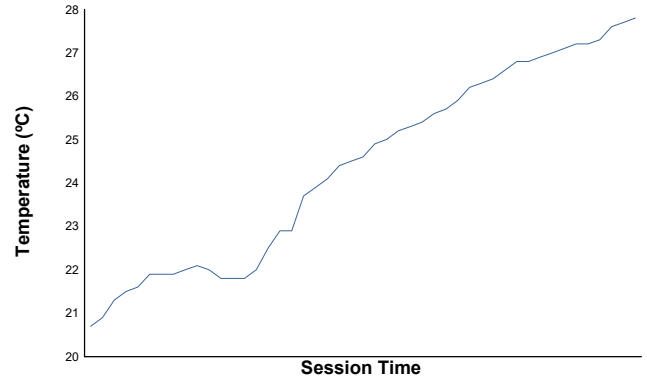

NÜRBURGRING COPPA SHELL AM Free Practice Weather Report

Air Temperature

Track Temperature

Humidity

Pressure

Wind Speed

Wind Direction

Track Status: **DRY**