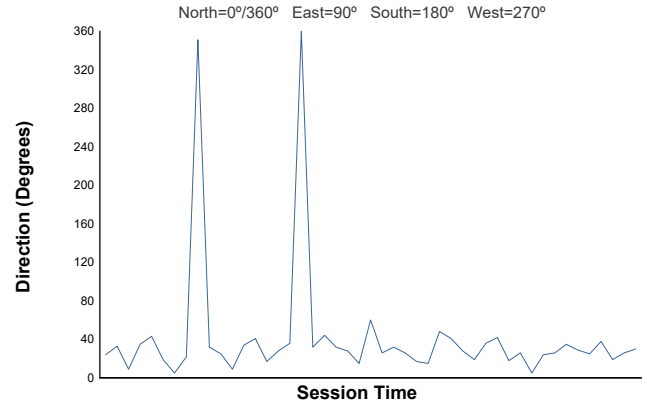

NÜRBURGRING COPPA SHELL AM Free Practice Weather Report

Air Temperature

Track Temperature

Humidity

Pressure

Wind Speed

Wind Direction

Track Status: **DRY**