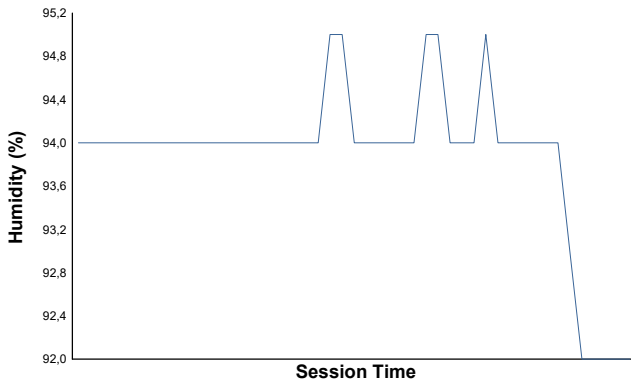

NÜRBURGRING COPPA SHELL AM Free Practice Weather Report

Air Temperature

Track Temperature

Humidity

Pressure

Wind Speed

Wind Direction

Track Status: **DRY**