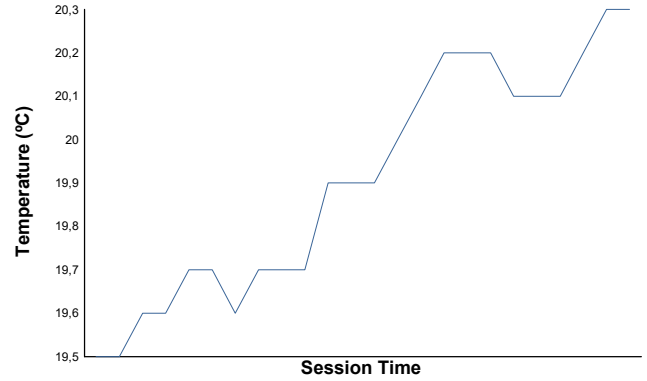

NÜRBURGRING COPPA SHELL AM Test

Weather Report

Air Temperature

Track Temperature

Humidity

Pressure

Wind Speed

Wind Direction

North=0°/360° East=90° South=180° West=270°

Track Status: **DRY**