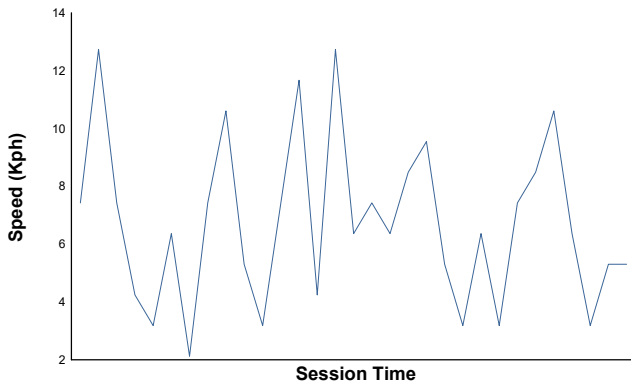

NÜRBURGRING COPPA SHELL & 488 Race 2

Weather Report

Air Temperature

Track Temperature

Humidity

Pressure

Wind Speed

Wind Direction