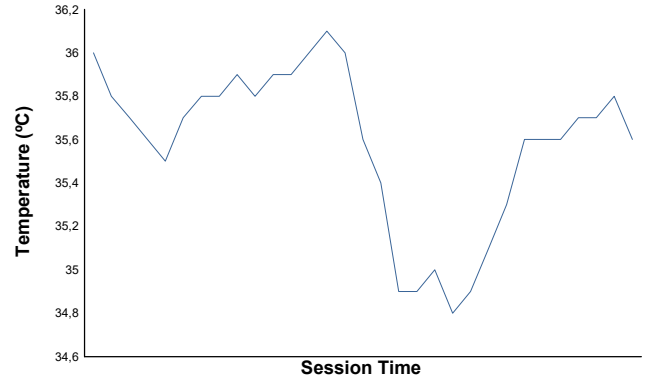

NÜRBURGRING COPPA SHELL & 488 Race 2

Weather Report

Air Temperature

Track Temperature

Humidity

Pressure

Wind Speed

Wind Direction