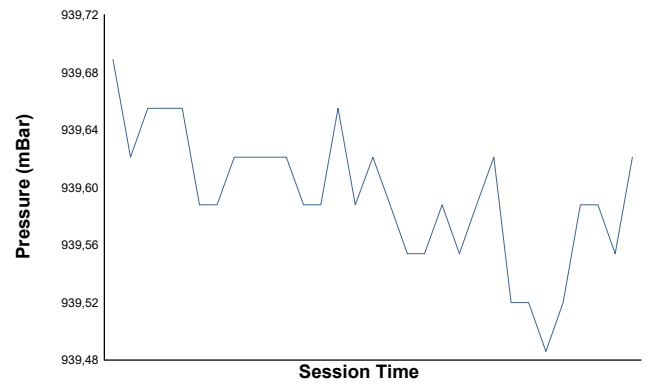

NÜRBURGRING COPPA SHELL & 488 Race 2

Weather Report

Air Temperature

Track Temperature

Humidity

Pressure

Wind Speed

Wind Direction