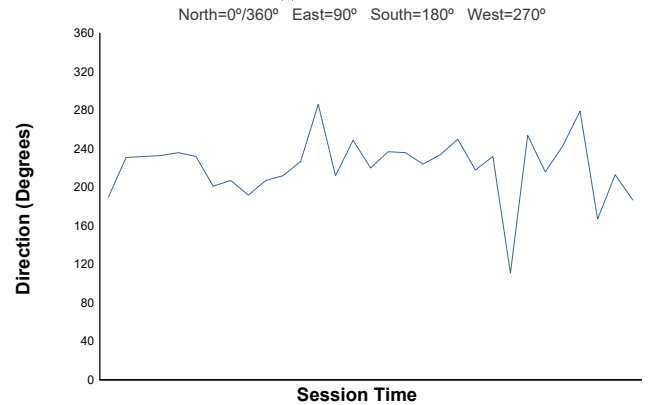

NÜRBURGRING COPPA SHELL & 488 Race 2

Weather Report

Air Temperature

Track Temperature

Humidity

Pressure

Wind Speed

Wind Direction

Track Status: **DRY**