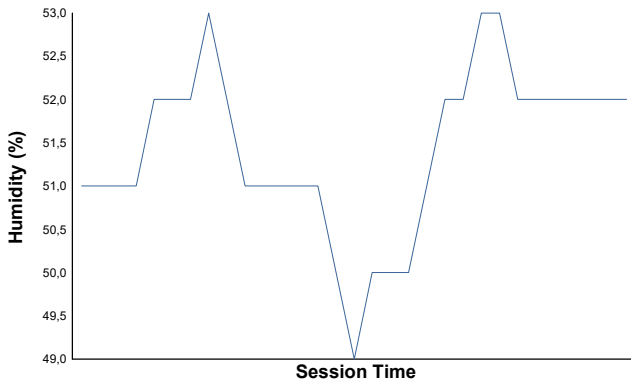

NÜRBURGRING COPPA SHELL & 488 Race 2

Weather Report

Air Temperature

Track Temperature

Humidity

Pressure

Wind Speed

Wind Direction