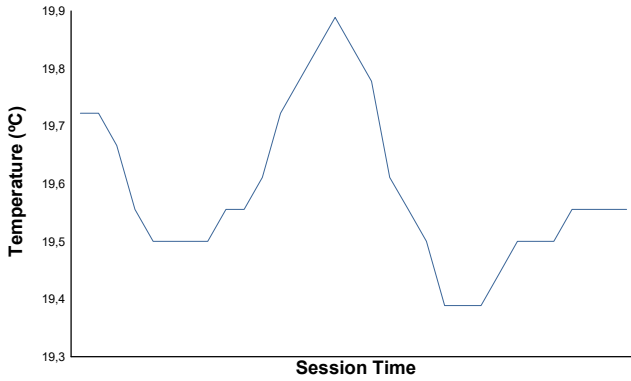

NÜRBURGRING COPPA SHELL & 488 Race 2

Weather Report

Air Temperature

Track Temperature

Humidity

Pressure

Wind Speed

Wind Direction